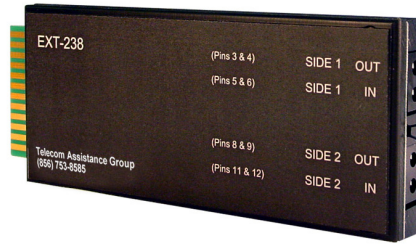

T1 Repeater Test Kit

EXT-238K3

The EXT-238K3 Kit is designed for technicians who test at T1 Line Repeater Housings, such as 818 apparatus cases. (see Fig. 1) The Kit Includes:

Fig. 1

(1) # EXT-238
T1 Line Repeater Access Board

Brightspeed MAT #
1157439 (Kit)

Brightspeed MAT #
1157499
(test board only)

(1) # 600209
Carrying Case

(1) # 400210RD-03
Bantam to Bantam - Red, (3')

(1) # 400210ARD-03
Bantam to Alligator Clips - Red, (3')

(1) # 400210BK-03
Bantam to Bantam - Black, (3')

(1) # 400210ABK-03
Bantam to Alligator Clips - Black, (3')

Ordering Information:

EXT-238K3

T1 Repeater Access Kit

includes: (1) EXT-238, (1) 400210RD-03, (1) 400210BK-03,
(1) 400210ARD-03, (1) 400210ABK-03 & (1) 600209