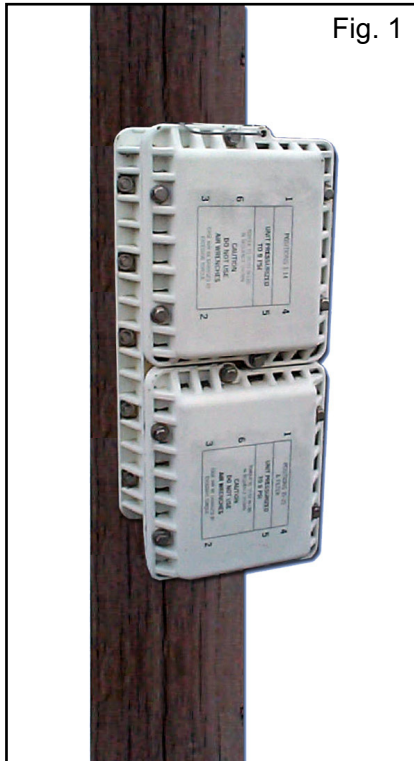

T1 Repeater Test Kit

EXT-238K3

The EXT-238K3 Kit is designed for technicians who test at T1 Line Repeater Housings, such as 818 apparatus cases. (see Fig. 1) The Kit Includes:

Fig. 1

(1) # EXT-238
T1 Line Repeater Access Board

Brightspeed MAT #
1157439 (Kit)

Brightspeed MAT #
1157499
(test board only)

(1) # 600209
Carrying Case

(1) # 400210RD-03
Bantam to Bantam - Red, (3')

(1) # 400210ARD-03
Bantam to Alligator Clips - Red, (3')

(1) # 400210BK-03
Bantam to Bantam - Black, (3')

(1) # 400210ABK-03
Bantam to Alligator Clips - Black, (3')

Ordering Information:

EXT-238K3

T1 Repeater Access Kit

includes: (1) EXT-238, (1) 400210RD-03, (1) 400210BK-03,
(1) 400210ARD-03, (1) 400210ABK-03 & (1) 600209