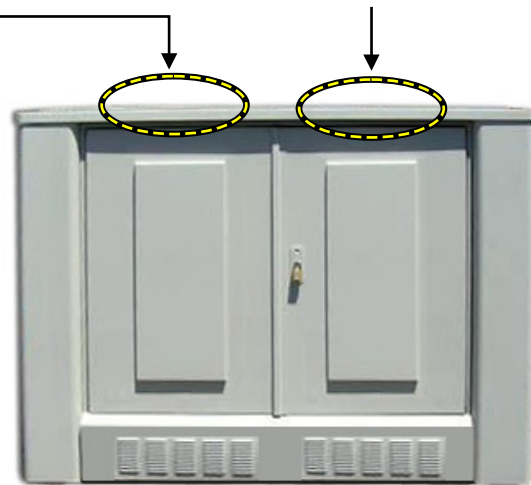

OSP Cabinet Heat Exchanger Fans

PN # TF-MC225-01 *
(225mm) Heat Exchanger for
Mesa Cabinet (Top)

w/ Round Weatherproof Connector

Heat Exchangers are accessed
through a panel on the solar shield
(top / roof of cabinet)

** use with existing bracket*

► **Common Replacement for :** EBM R1G225-AC73-XX (where XX=36,38,39,52)
EBM R1G225-AF11-XX (where XX=13,14)

► **Typically used in Mesa Type Cabinets:** (QTY of 1) in a Mesa 2 Cabinet
(QTY of 2) in a Mesa 4 Cabinet (shown below)

TOP / ROOF (SOLAR SHIELD)
OF MESA CABINET w/ EXISTING HEAT EXCHANGER

MESA 4 CABINET (FRONT VIEW)

Ordering Information:

TF-MC225-01 (225mm) Heat Exchanger for Mesa Cabinet (Top)
w/ Round Weatherproof Connector
(fan only - use with existing bracket)