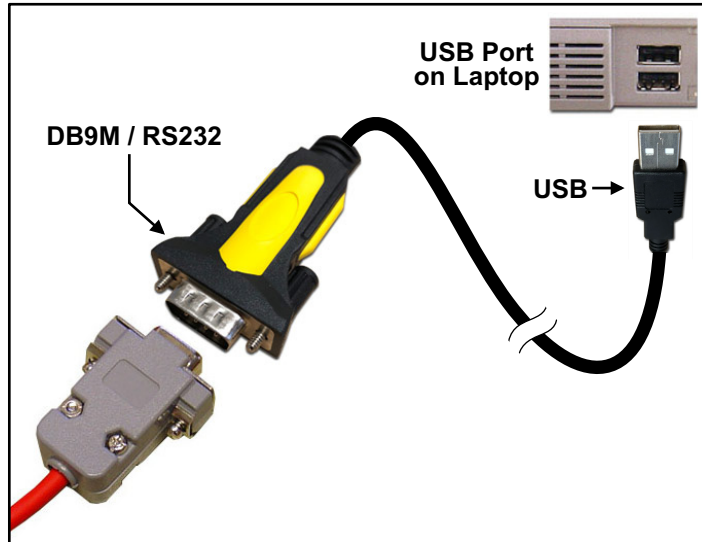

DB9M / RS232 to USB Adapter Cable

Need access to a Serial Port on your Laptop?

TAG's Adapter Cable will convert your Laptop's USB Port into a Serial Port!

Serial Port on an Older Laptop

System Requirements:

- Supports Windows® 2000 / XP / Server 2008 / Vista / 7 / 8 / 10
- Available USB Port

Application:

Plug the USB connector into your computer and the serial connector into your serial device to exchange files, data and more.

Ordering Information:

DB9M/RS232 to USB Adapter Cable

Supports Windows® 2000 / XP / Server 2008 / Vista / 7 / 8 / 10

FTR UPN #

400720USB

150 Cooper Rd. (F-15)
W. Berlin, NJ 08091

www.tagcords.com

Telephone: (856) 753-8585
Fax : (856) 768-7645