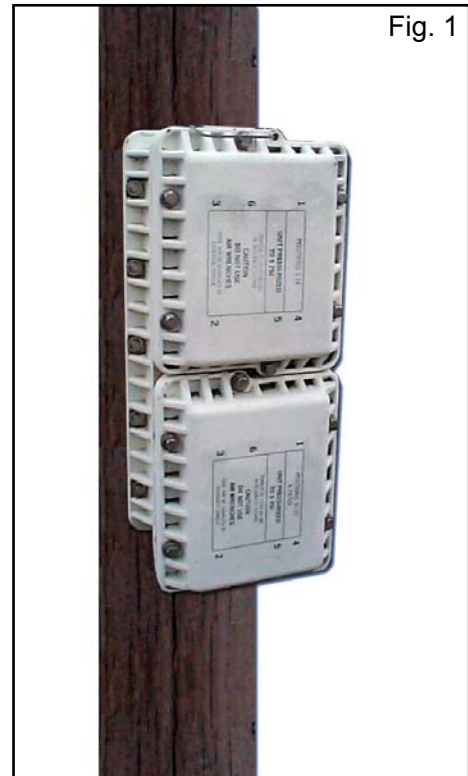

T1 Repeater Test Kit

EXT-238K3

The EXT-238K3 Kit is designed for technicians who test at T1 Line Repeater Housings, such as 818 apparatus cases. (see Fig. 1)

The Kit Includes:

(1) EXT-238
T1 Line Repeater Access Board

(1) 600209
Carrying Case

(1) 400210RD-03
Bantam to Bantam, (3') - Red

(1) 400210BK-03
Bantam to Bantam, (3') - Black

(1) 400210ARD-03
Bantam to Alligator Clips, (3') - Red

(1) 400210ABK-03
Bantam to Alligator Clips, (3') - Black

Fig. 1

Ordering Information:

T1 Repeater Access Kit

includes: (1) EXT-238, (1) 400210RD-03, (1) 400210BK-03,
(1) 400210ARD-03, (1) 400210ABK-03 & (1) 600209

T1 Line Repeater Access Board

Carrying Case

KIT FTR UPN #