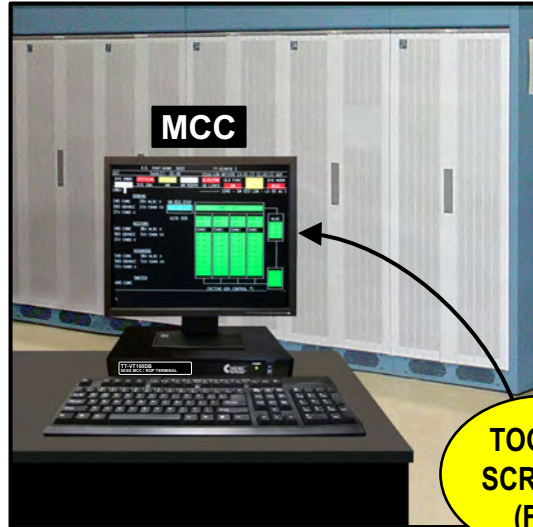

Telecom Assistance Group

5ESS MCC / ROP Terminal

**TAG offers a New Feature on our 5ESS MCC Dumb Terminal,
The "Glass Printer" Feature**

REMOVE & REPLACE OLD / BROKEN CRTs & PRINTERS

OLD

NEW

**TOGGLE
SCREENS
(F12)**

*new label on
the keyboard
above the
F12 key*

**ROP
PRINTER**

ROP SCREEN

SPECIFICATIONS

- VT-100 COMPATIBLE
- LOW POWER
- AUTO-BAUD

Ordering Information:

5ESS MCC / ROP Terminal

- includes: (1) 17" Flat Screen Monitor, (1) Keyboard,
(1) MCC Terminal Controller w/ ROP Glass Printer & Auto Baud Feature,
(2) # 400701, DB25M Gender Changers & (1) Quick Guide