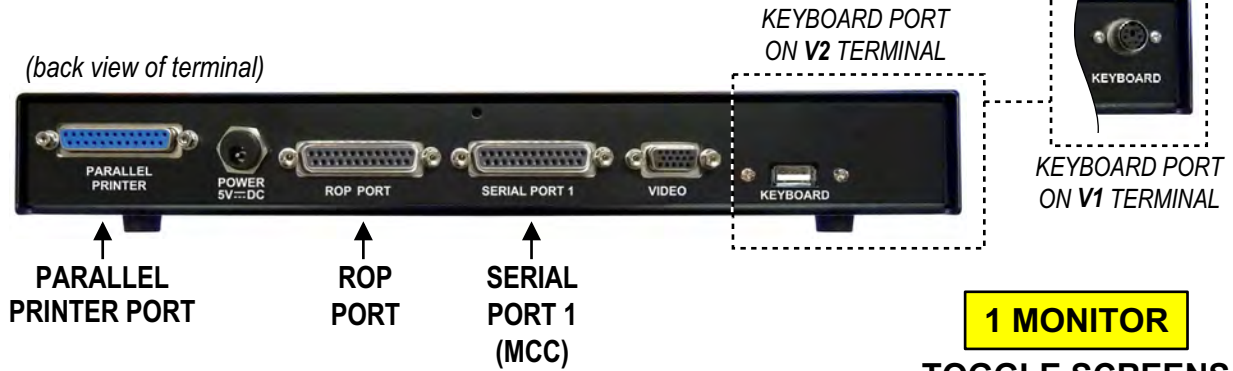

5ESS MCC / ROP Terminal

- Toggle screens and have access to ALL the Read Only Printer data that would normally go to a printer

Eliminate:

- ROP - READ ONLY PRINTERS
  (old dot matrix printers that are obsolete, manufacturer discontinued)
- PAPER WASTE

1 MONITOR

TOGGLE SCREENS (F12)