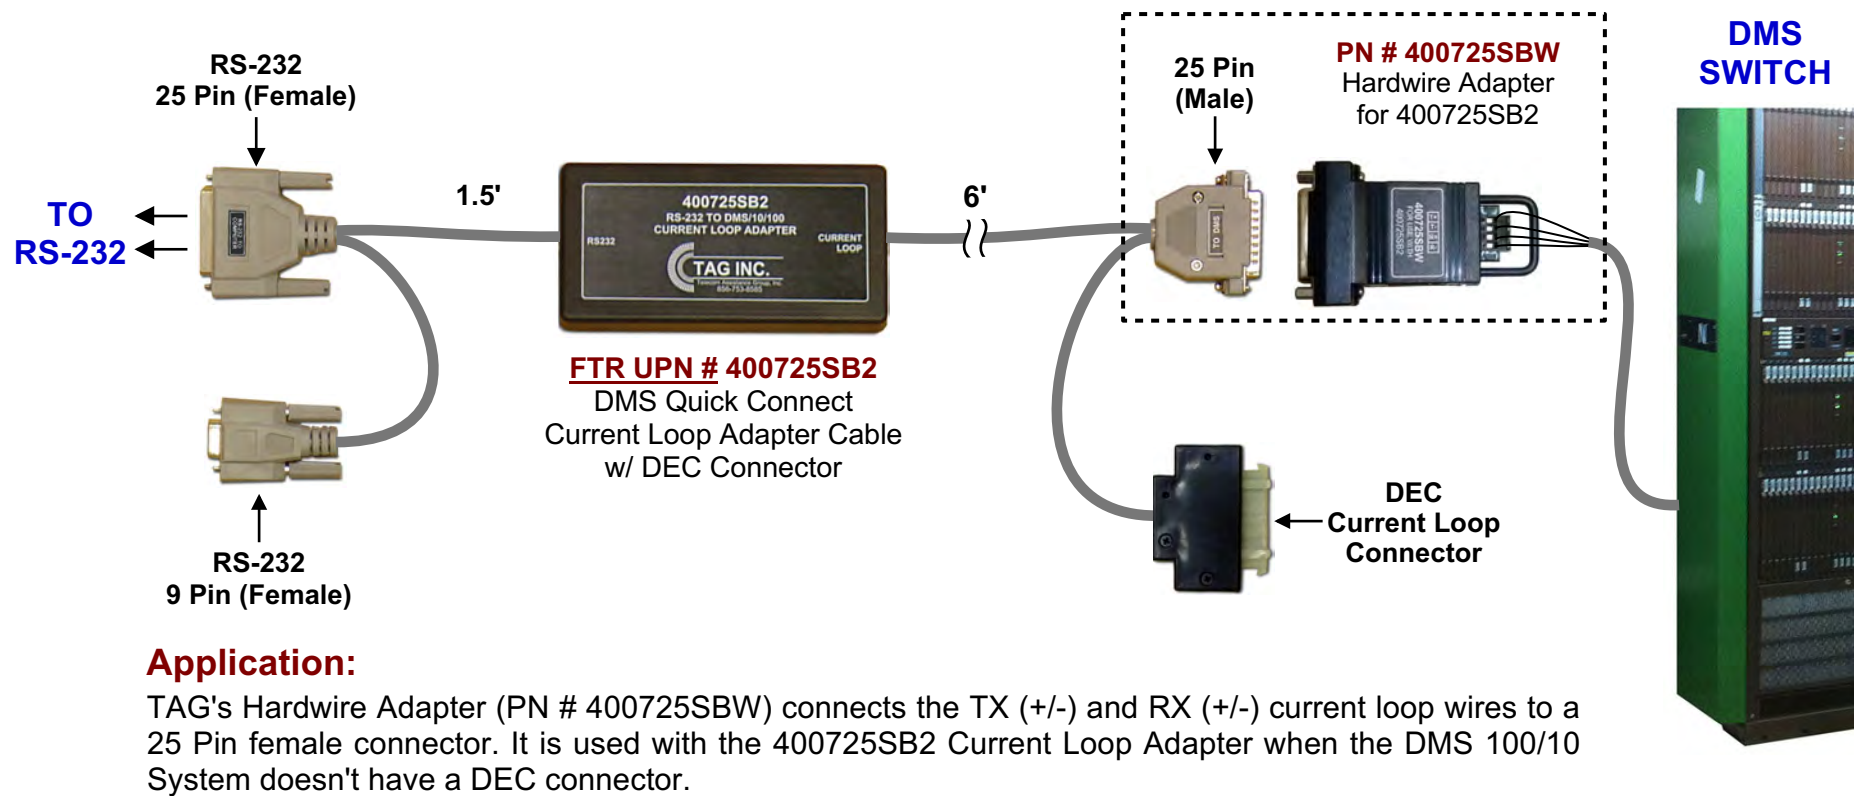

Ordering Information:

Single Craft Access System - DMS (Kit 1)

includes: (1) 17" Flat Screen Monitor, (1) Keyboard,
(1) Single Session Dumb Terminal Controller, (1) Quick Guide,
(1) # 400700 (DB25F Gender Changer) &
(1) # 400725SB2 (DMS Quick Connect Current Loop Adapter Cable w/ DEC Connector)

FTR UPN #
TT-SCAP-DMSKIT

Single Craft Access System - DMS (Kit 2)

includes: (1) 17" Flat Screen Monitor, (1) Keyboard,
(1) Single Session Dumb Terminal Controller, (1) Quick Guide,
(1) # 400700 (DB25F Gender Changer) &
(1) # 400725SB2 (DMS Quick Connect Current Loop Adapter Cable w/ DEC Connector)
(1) # 400725SBW** (Hardwire Adapter for 400725SB2) **not shown

DMS/100/10 Current Loop Adapters & Accessories

Application:

TAG's Hardwire Adapter (PN # 400725SBW) connects the TX (+/-) and RX (+/-) current loop wires to a 25 Pin female connector. It is used with the 400725SB2 Current Loop Adapter when the DMS 100/10 System doesn't have a DEC connector.