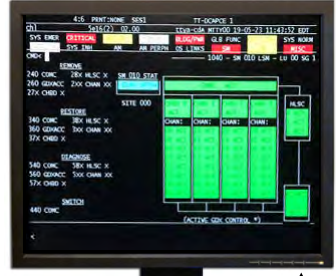

ROP SCREEN

150 Cooper Rd. (F-15)
W. Berlin, NJ 08091

www.tagcords.com

Telephone: (856) 753-8585
Fax : (856) 768-7645

Telecom Assistance Group