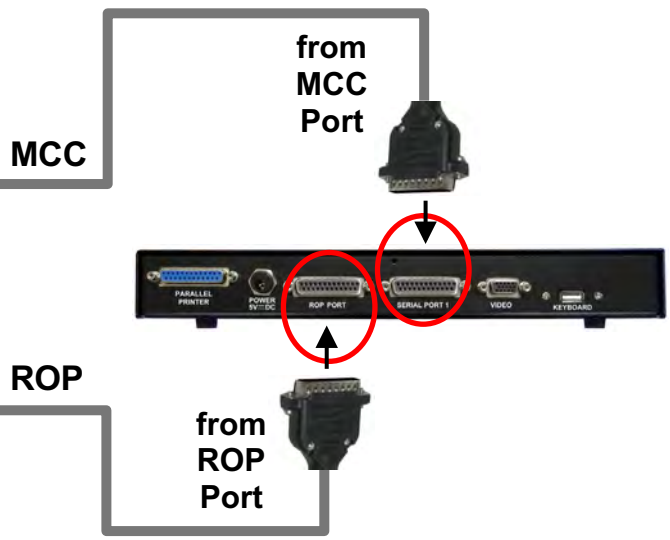

ROP SCREEN

150 Cooper Rd. (F-15)
W. Berlin, NJ 08091

www.tagcords.com

Telephone: (856) 753-8585
Fax : (856) 768-7645

Telecom Assistance Group