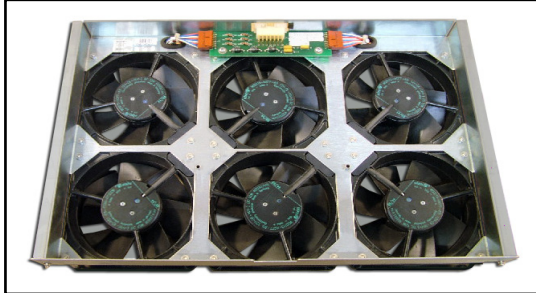

Lucent (CBX 500 / Metropolis DMX / FT-2000) Replacement Fans

FTR UPN # TF-CBX500-01

12V Replacement Cooling Fan for
CBX 500 OCD Tray
w/ 3 Wire Pins

CBX 500 TRAY w/ (6) EXISTING FANS
(fan tray is not included)

"CBX500 OCD"

"Metropolis DMX" *

*(use in Metropolis DMX Fan Shelf -
LUCENT COMCODE NO. 408769172)*

FTR UPN # TF-DMXMET-01

48V Replacement Fan for
Metropolis DMX Shelf
w/ 4 Wire Plug

METROPOLIS DMX FAN SHELF (HAS (6) FANS)
(fan shelf is not included)

"FT-2000" **

FTR UPN # TF-FT201

48V Replacement Fan for
Lucent Fiber Terminal (FT-2000) Tray
w/ 3 Wire Plug

FT-2000 TRAY (HAS (3) FANS)
(fan tray is not included)

150 Cooper Rd. (F-15)
W. Berlin, NJ 08091