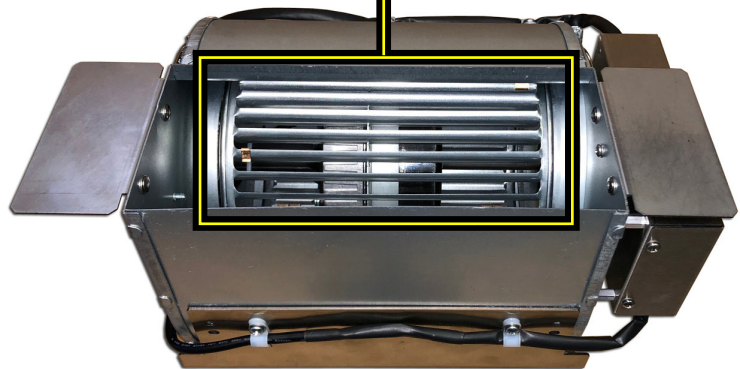

DMS-100 DPCC SuperNode Blower "Squirrel Cage" Replacement

► NEW Drop-in Replacement

**DMS DPCC SUPERNODE
"SQUIRREL CAGE"
REPLACEMENT BLOWERS**
(use in **NT9X01XX DPCC**,
(replaces **A0345301**))

**CONTROL BOX
w/ INTERNAL SENSOR,
WIRING HARNESS & PLUG**

NT9X01XX DPCC

**"SQUIRREL CAGE"
w/ INTEGRAL MOTOR**

**NT9X01XX DPCC HAS
(4) BLOWER UNITS PER BAY**

Ordering Information:

**DMS DPCC SuperNode Blower
"Squirrel Cage" Replacement w/ Internal Sensor**
(use in **NT9X01XX DPCC**, (replaces **A0345301**))