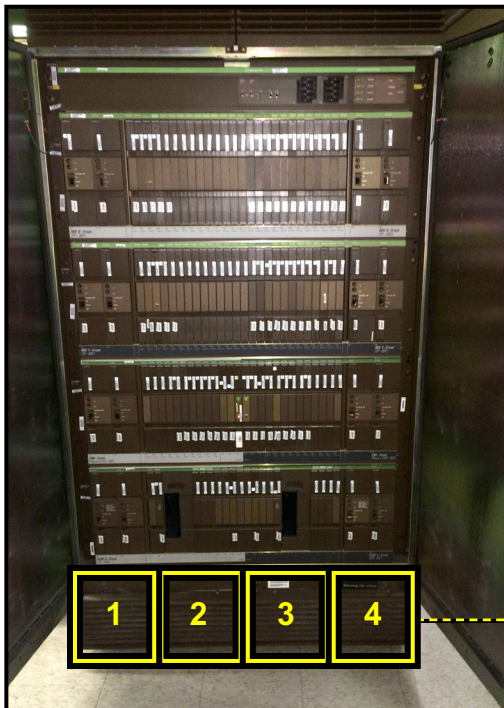

DMS-100 DPCC SuperNode Blower "Squirrel Cage" Replacement

► NEW Drop-in Replacement

**DMS DPCC SUPERNODE
"SQUIRREL CAGE"
REPLACEMENT BLOWERS**
(use in **NT9X01XX DPCC**,
(replaces **A0345301**))

**CONTROL BOX
w/ INTERNAL SENSOR,
WIRING HARNESS & PLUG**

NT9X01XX DPCC

**"SQUIRREL CAGE"
w/ INTEGRAL MOTOR**

**NT9X01XX DPCC HAS
(4) BLOWER UNITS PER BAY**

Ordering Information:

**DMS DPCC SuperNode Blower
"Squirrel Cage" Replacement w/ Internal Sensor**
(use in **NT9X01XX DPCC**, (replaces **A0345301**))