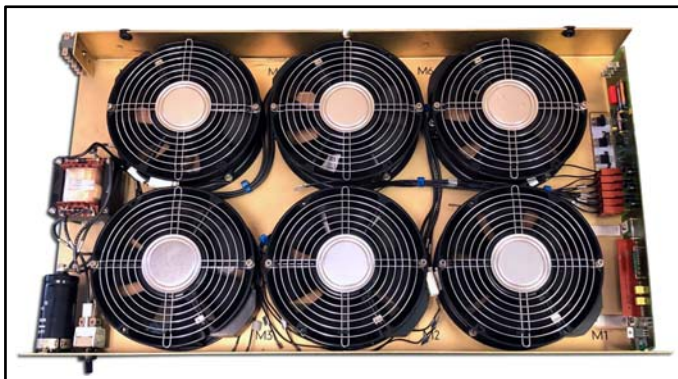

Siemens EWSD* Replacement Fans

"Siemens EWSD"

FTR UPN # TF-EWSD-01
48 Volt Replacement Fan for
Siemens EWSD Fan Tray
Square Fan w/ Power Prongs

(fan only, use with existing guard grill)

SIEMENS EWSD FAN TRAY (10 SQUARE FANS)
(S30050-B5681, fan tray is not included)

(connector view)

"Siemens EWSD"

PN # TF-EWSD-02 *(call for pricing)*
48 Volt Replacement Fan for
Siemens EWSD Fan Tray
Round Fan w/ Power Prongs

(fan only, use with existing guard grill)

SIEMENS EWSD FAN TRAY (6 ROUND FANS)
(S30050-B5877, fan tray is not included)