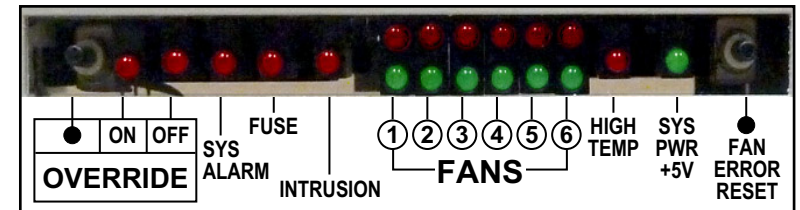

# Fan Environmental Control Unit (ECU) Replacement for Remote Cabinet Sites

TFC-MESA246-01

## REMOTE CABINET w/ ECU

- Drop-In Replacement for Remote Cabinet (Sites)
- Variable Speed Control 2, 4 or 6 Fans
- Battery Life Conservation
- Heat Exchanger Fan Life Conservation
- Reduces Energy Costs
- Plug & Play (no programming)
- Alarms for Fans, Fuses, High Temps & Intrusion

**FTR UPN # TFC-MESA246-01**  
**Fan Environmental Control Unit (ECU) Replacement**  
 for Remote Cabinet Sites

(BACK VIEW)

(FRONT VIEW)

## Ordering Information:

**Fan Environmental Control Unit (ECU) for Remote Cabinet Sites**

*Includes: (2) # TFC-MESA30-12, Temperature Sensors*

**Extension Cable for Mesa Fan Controllers found in Mesa, 52, 192 & 384 type Cabinets**  
*(4 Wire Cable w/ 4 Pin Connectors (8'))*