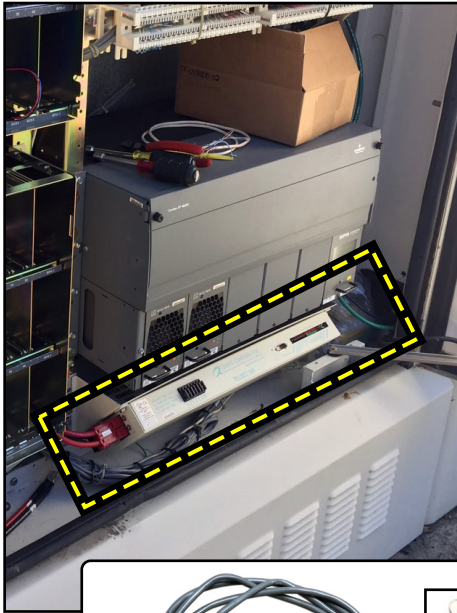

# Fan Environmental Control Unit (ECU) Replacement for Remote Cabinet Sites

TFC-MESA246-01

## REMOTE CABINET w/ ECU

- Drop-In Replacement for Remote Cabinet (Sites)
- Variable Speed Control 2, 4 or 6 Fans
- Battery Life Conservation
- Heat Exchanger Fan Life Conservation
- Reduces Energy Costs
- Plug & Play (no programming)
- Alarms for Fans, Fuses, High Temps & Intrusion

**FTR UPN # TFC-MESA246-01**  
**Fan Environmental Control Unit (ECU) Replacement**  
 for Remote Cabinet Sites

(BACK VIEW)

(FRONT VIEW)

## Ordering Information:

**Fan Environmental Control Unit (ECU) for Remote Cabinet Sites**

*Includes: (2) # TFC-MESA30-12, Temperature Sensors*

**Extension Cable for Mesa Fan Controllers found in Mesa, 52, 192 & 384 type Cabinets**  
*(4 Wire Cable w/ 4 Pin Connectors (8'))*