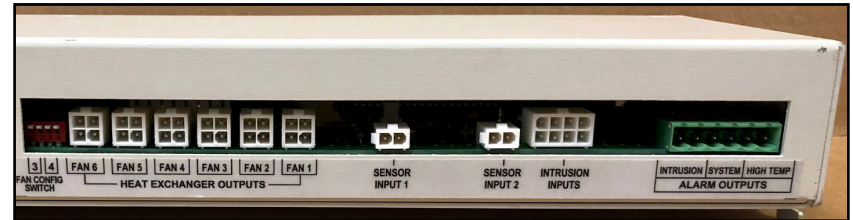

# Fan Environmental Control Unit (ECU) Replacement for Remote Cabinet Sites

TFC-MESA246-01

## REMOTE CABINET w/ ECU

- Drop-In Replacement for Remote Cabinet (Sites)
- Variable Speed Control 2, 4 or 6 Fans
- Battery Life Conservation
- Heat Exchanger Fan Life Conservation
- Reduces Energy Costs
- Plug & Play (no programming)
- Alarms for Fans, Fuses, High Temps & Intrusion

**FTR UPN # TFC-MESA246-01**  
**Fan Environmental Control Unit (ECU) Replacement**  
 for Remote Cabinet Sites

(BACK VIEW)

(FRONT VIEW)