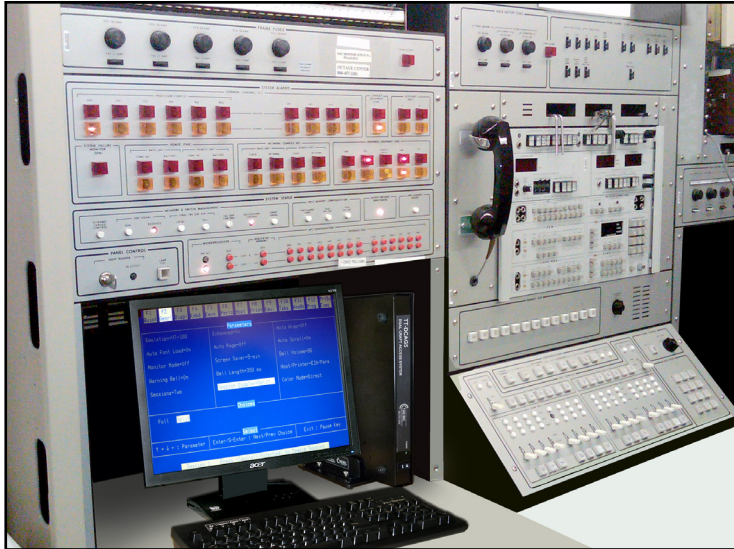

# GTD5 Terminal Replacements - Dual Session

## Model:

**TT-DCAG5**

## Includes:

- (1) 17" Flat Screen Monitor
- (1) Dumb Terminal Controller
- (1) TT-MTG5  
(Vertical Mounting Kit)
- (1) Keyboard
- (1) Quick Guide
- (2) 400701,  
(DB25M Gender Changer)

### **Dual Craft Access System - GTD5**

includes: (1) 17" Flat Screen Monitor, (1) Keyboard,  
(1) Dual Session Dumb Terminal Controller, (1) Quick Guide,  
(1) # TT-MTG5 (Vertical Mounting Kit) &  
(2) # 400701 (DB25M Gender Changer)