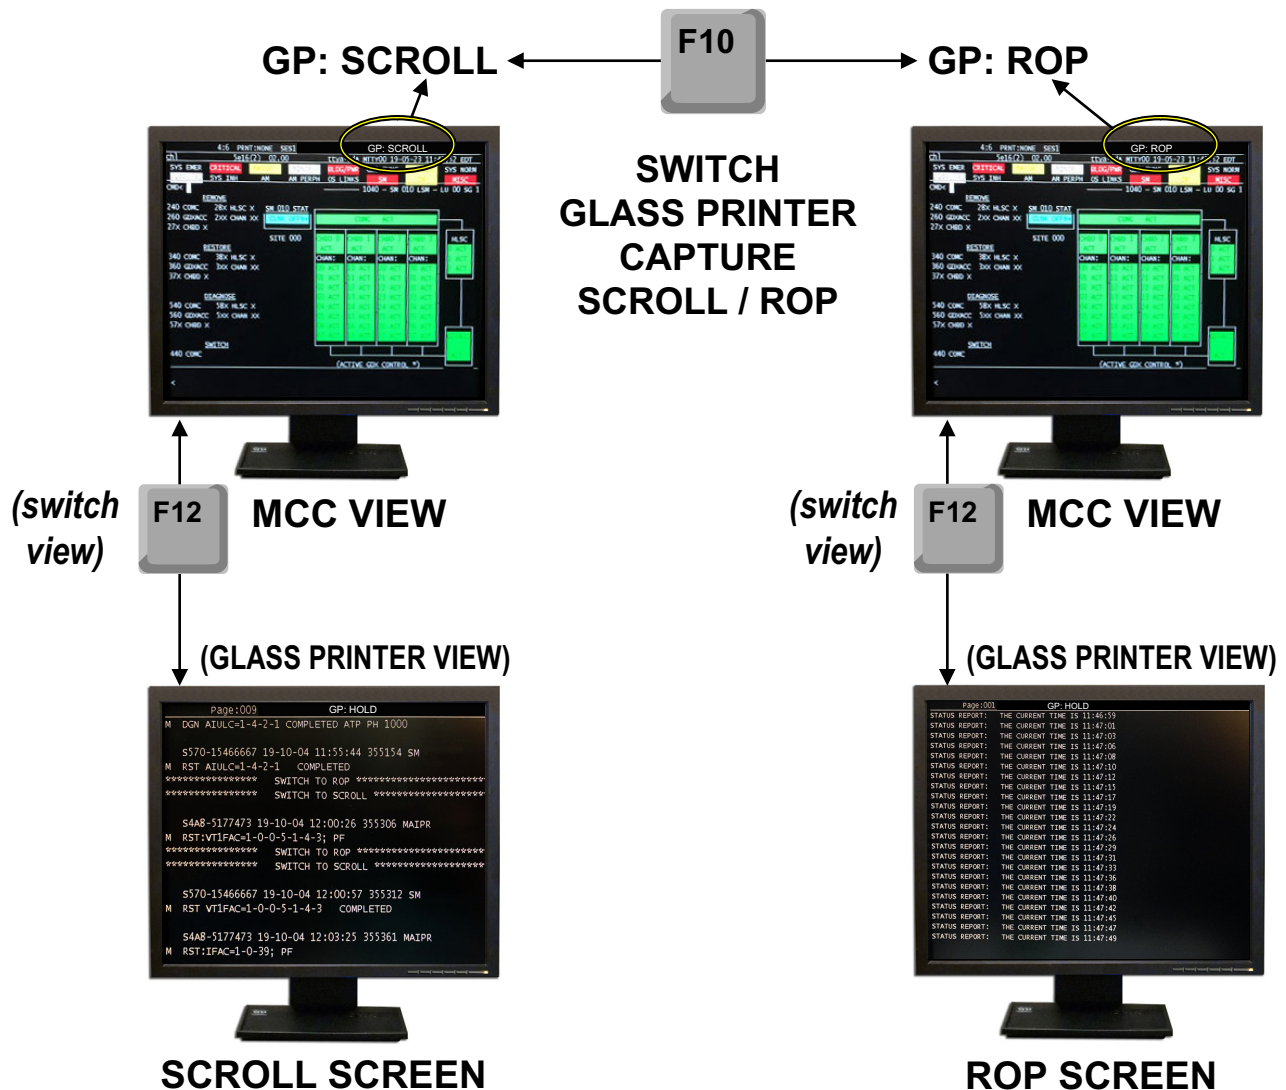

5ESS MCC Terminal w/ "Glass Printer" Feature

NEW "Glass Printer" Feature allows Capture of ROP & Scroll Reports

Benefits:

- CAPTURE SCROLLING REGION & ROP INFORMATION WITHOUT PAPER
- ELIMINATE OLD TERMINALS, READ ONLY PRINTERS & PAPER WASTE

Ordering Information:

5ESS MCC Terminal w/ "Glass Printer" Feature

- includes: (1) 17" Flat Screen Monitor, (1) Keyboard,
 (1) MCC Terminal Controller w/ Glass Printer (Capture Scroll & ROP),
 (2) # 400701, DB25M Gender Changers & (1) Quick Guide

FTR UPN

TT-VT100DBS

150 Cooper Rd. (F-15)
 W. Berlin, NJ 08091

www.tagcords.com

Telephone: (856) 753-8585
 Fax : (856) 768-7645

Telecom Assistance Group

5ESS MCC Terminal w/ "Glass Printer" Feature

- Toggle screens and have access to ALL the Read Only Printer data that would normally go to a printer.
- View Scroll Region data that would normally be missed in Standard Scroll Region View.