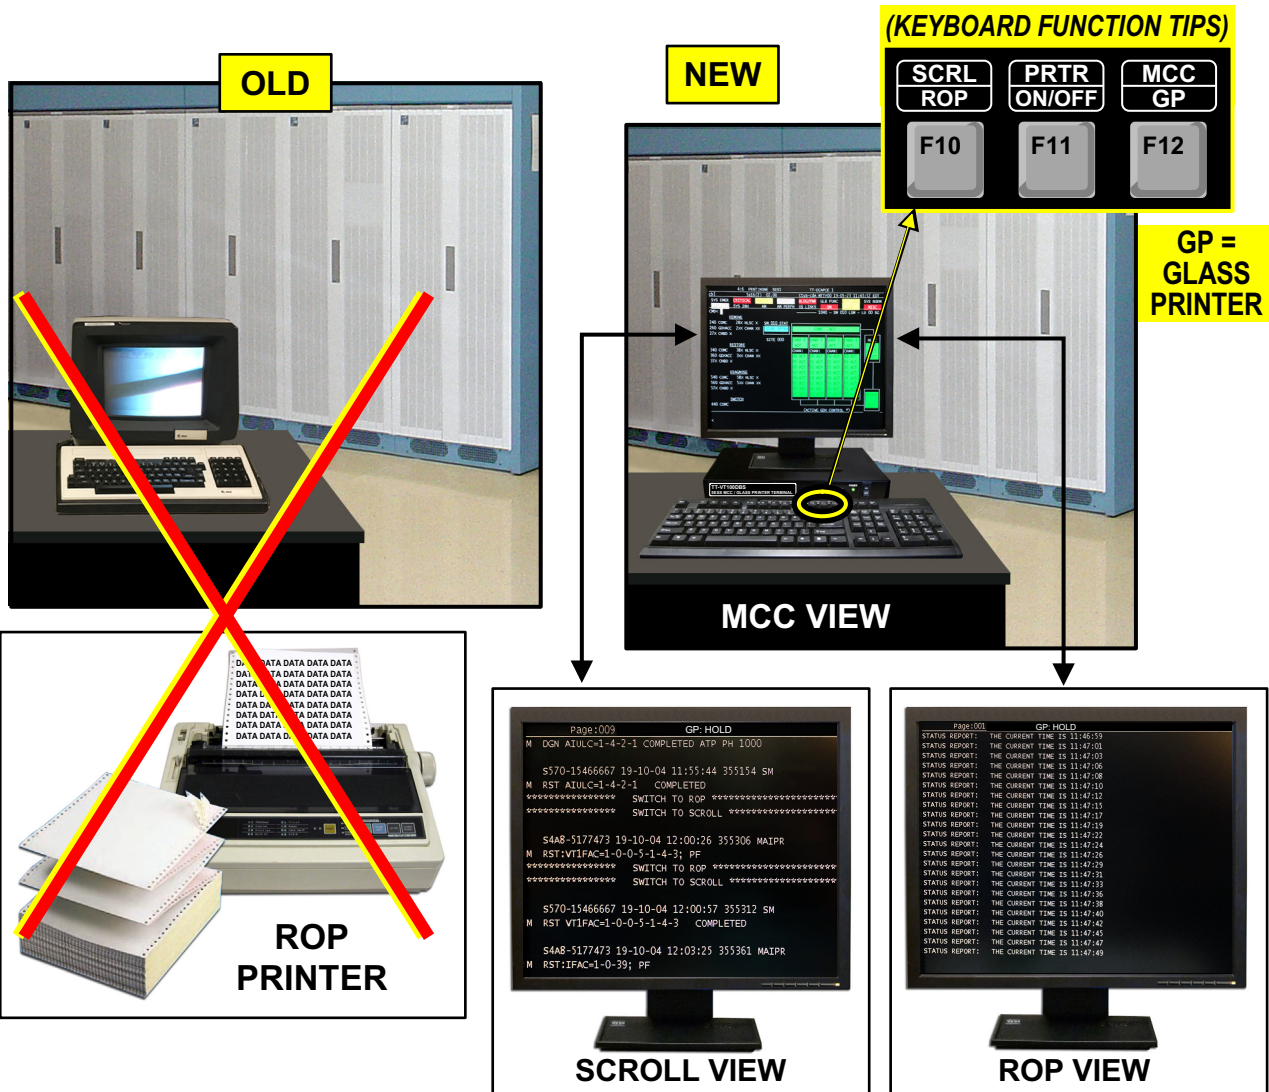

5ESS MCC Terminal w/ "Glass Printer" Feature

NEW "Glass Printer" Feature allows Capture of ROP & Scroll Reports

Benefits:

- CAPTURE SCROLLING REGION & ROP INFORMATION WITHOUT PAPER
- ELIMINATE OLD TERMINALS, READ ONLY PRINTERS & PAPER WASTE

Ordering Information:

5ESS MCC Terminal w/ "Glass Printer" Feature

- includes: (1) 17" Flat Screen Monitor, (1) Keyboard,
 (1) MCC Terminal Controller w/ Glass Printer (Capture Scroll & ROP),
 (2) # 400701, DB25M Gender Changers & (1) Quick Guide

FTR UPN

TT-VT100DBS

150 Cooper Rd. (F-15)
 W. Berlin, NJ 08091

www.tagcords.com

Telephone: (856) 753-8585
 Fax : (856) 768-7645

Telecom Assistance Group

5ESS MCC Terminal w/ "Glass Printer" Feature

- Toggle screens and have access to ALL the Read Only Printer data that would normally go to a printer.
- View Scroll Region data that would normally be missed in Standard Scroll Region View.