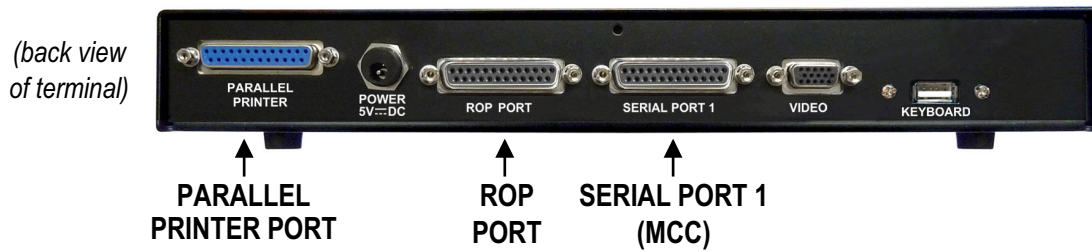

5ESS MCC Terminal w/ "Glass Printer" Feature

NEW "Glass Printer" Feature allows Capture of ROP & Scroll Reports

Benefits:

- CAPTURE SCROLLING REGION & ROP INFORMATION WITHOUT PAPER
- ELIMINATE OLD TERMINALS, READ ONLY PRINTERS & PAPER WASTE

Ordering Information:

5ESS MCC Terminal w/ "Glass Printer" Feature

- includes: (1) 17" Flat Screen Monitor, (1) Keyboard,
 (1) MCC Terminal Controller w/ Glass Printer (Capture Scroll & ROP),
 (2) # 400701, DB25M Gender Changers & (1) Quick Guide

FTR UPN

TT-VT100DBS

150 Cooper Rd. (F-15)
 W. Berlin, NJ 08091

www.tagcords.com

Telephone: (856) 753-8585
 Fax : (856) 768-7645

Telecom Assistance Group

5ESS MCC Terminal w/ "Glass Printer" Feature

- Toggle screens and have access to ALL the Read Only Printer data that would normally go to a printer.
- View Scroll Region data that would normally be missed in Standard Scroll Region View.