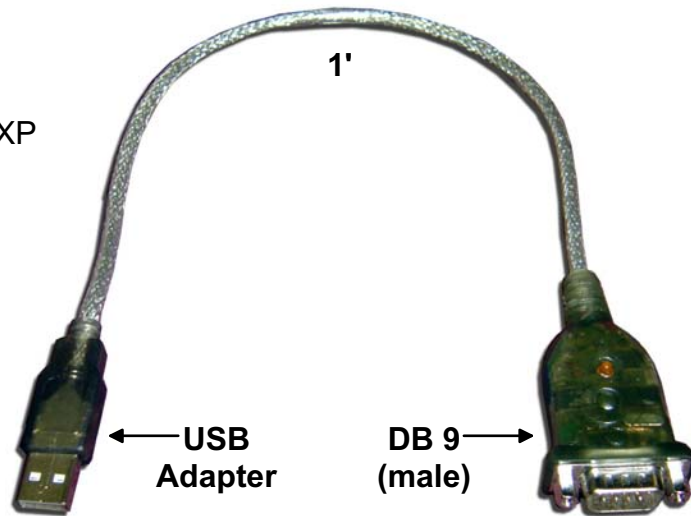

**Need access to a Serial Port on your Laptop?**

**TAG's Adapter Cable will convert your Laptop's USB Port into a Serial Port!**

**Serial Port on an Older Laptop**

**System Requirements:**

- Windows® 98SE, ME, 2000 or XP
- Available USB Port

**Application:**

Plug the USB connector into your computer and the serial connector into your serial device and you can exchange files, data and more.

**Ordering Information:**

<b>400720USB</b>	<b>DB 9 Pin (male) to USB Adapter Cable, (1')</b> includes: (1) 400720USB, (1) Installation CD & (1) User Manual	<b>Call for Pricing</b>
<b>400720</b>	<b>DB 9 Pin (male) to DB 9 Pin (female), (6')</b>	
<b>RHCU720F</b>	<b>DB 9 Pin (female) to RJ45, (6')</b>	