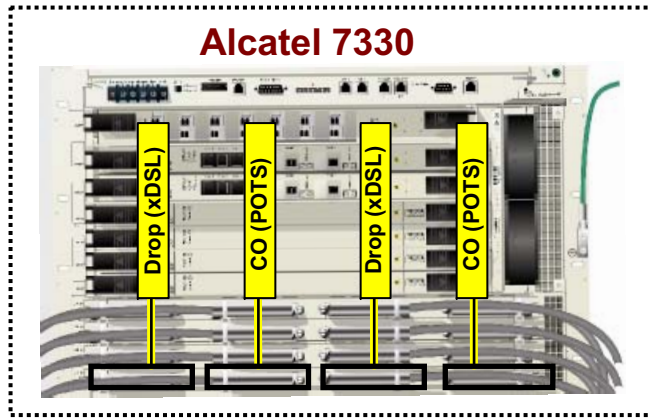

# 7330 Testing Diagrams (CO)

# Option 1 - TESTING THRU CABLES

Telecom Assistance Group (TAG)  
856-753-8585 www.tagcords.com

\*only one probe is required