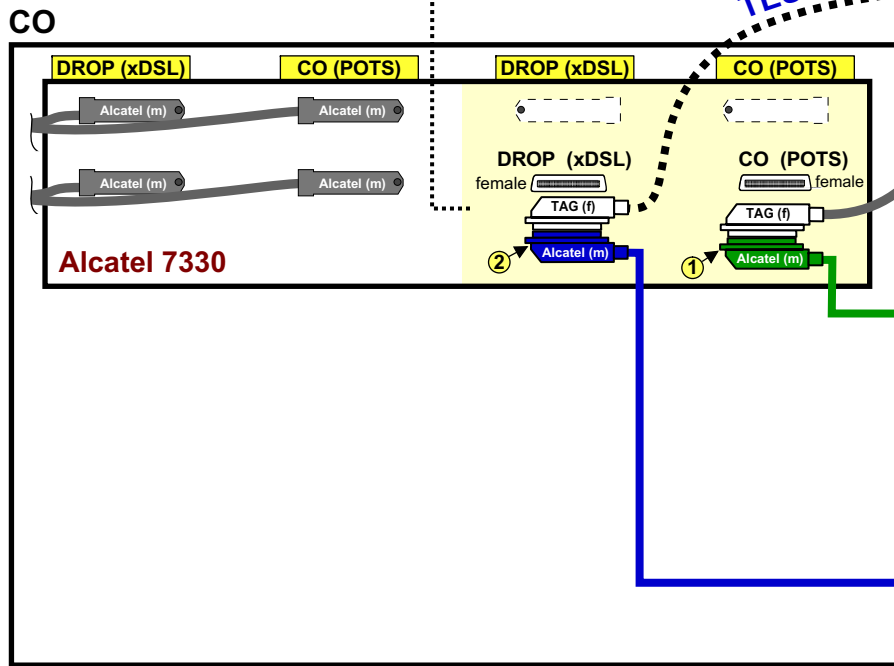

# 7330 Testing Diagrams (CO)

# Option 1 - TESTING THRU CABLES

Telecom Assistance Group (TAG)  
856-753-8585 www.tagcords.com

\*only one probe is required

# Option 2 - TESTING THRU CIRCUIT PACK

\*only one probe is required