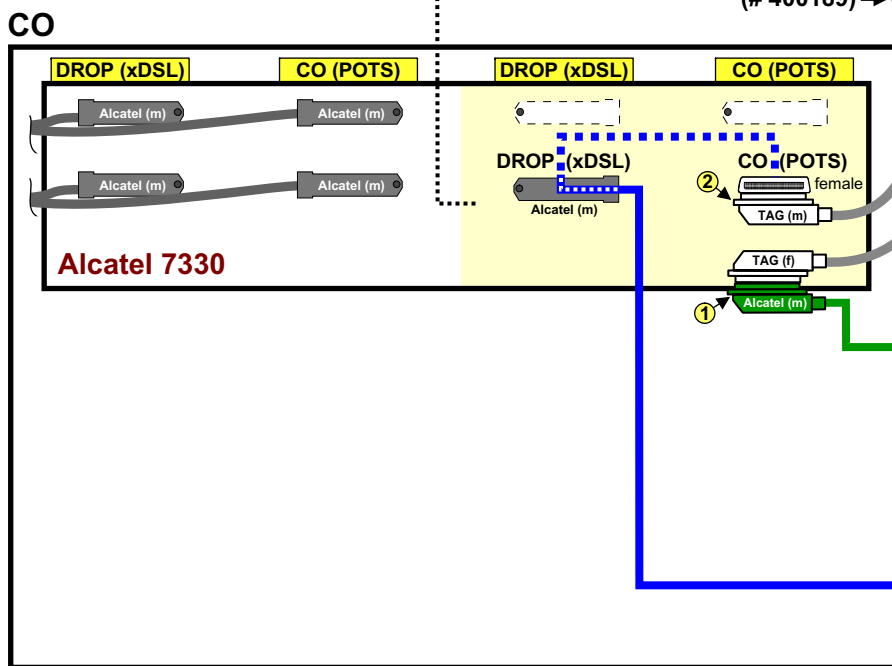

# 7330 Testing Diagrams (CO)

# Option 1 - TESTING THRU CABLES

Telecom Assistance Group (TAG)  
856-753-8585 www.tagcords.com

\*only one probe is required

# Option 2 - TESTING THRU CIRCUIT PACK

\*only one probe is required