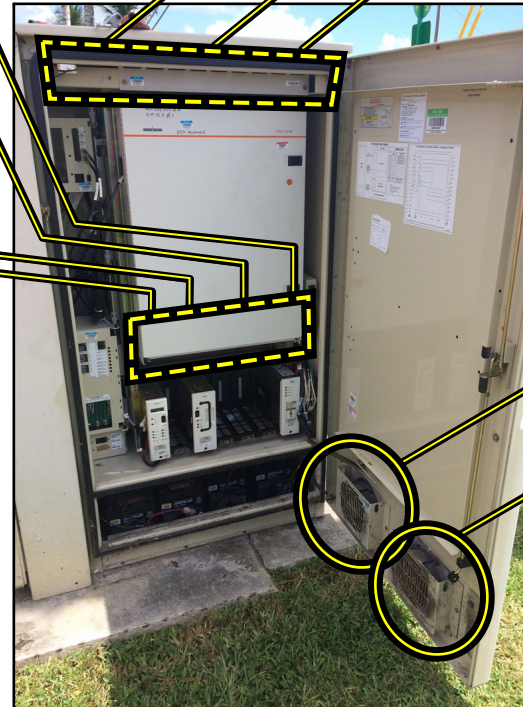

CommScope 52B Cabinet Solutions for Lumen/CenturyLink

New Fan Replacements

TAG # TF-ALC-01

Lumen/CLK MAT # 1337633

(NEW 48V Fan
w/ 3 Wire Plug & Tach Output)

**(1) TRAY IN
EACH CABINET
(4 FANS)**

TAG # TF-COM6DF-01

Lumen/CLK MAT # 1355242

(NEW 48V Fan
w/ 3 Wire, 6 Pin Connector)

**(1) FAN ASSEMBLY
IN EACH CABINET
(3 FANS)**

COMMSCOPE 52B CABINET (OUTSIDE VIEW)

INSIDE VIEW OF CABINET

TAG # TF-COM6BC-01

Lumen/CLK MAT # 1439621