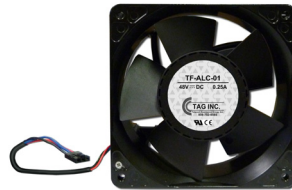

CommScope 52B Cabinet Solutions for Lumen/CenturyLink

New Fan Replacements

TAG # TF-ALC-01

Lumen/CLK MAT # 1337633

(NEW 48V Fan
w/ 3 Wire Plug & Tach Output)

**(1) TRAY IN
EACH CABINET
(4 FANS)**

TAG # TF-COM6DF-01

Lumen/CLK MAT # 1355242

(NEW 48V Fan
w/ 3 Wire, 6 Pin Connector)

**(1) FAN ASSEMBLY
IN EACH CABINET
(3 FANS)**

COMMSCOPE 52B CABINET (OUTSIDE VIEW)

INSIDE VIEW OF CABINET

TAG # TF-COM6BC-01

Lumen/CLK MAT # 1439621

Ordering Information:		
<p>TF-ALC-01</p> <p>Lumen/CLK MAT # 1337633</p>	<p>48V Fan for Alcatel 7300 Fan Tray w/ 3 Wire Plug & Tach Output</p> <p><i>(use in 3EC 15478 (XXXX), 3EC 37933 (XXXX) & 3EC 36760 (XXXX) Fan Trays</i></p>	
<p>TF-COM6DF-01</p> <p>Lumen/CLK MAT # 1355242</p>	<p>48V Fan for Fan Assembly in CommScope 52B Cabinet w/ 3 Wire, 6 Pin Connector (4' cable)</p> <p><i>(use in 6D/F fan assembly - HECI VAUCADY(XXX))</i></p> <p><i>(commonly used w/ existing 6 pin to 4 pin adapter cable in fan tray)</i></p>	
<p>TF-COM6BC-01</p> <p>Lumen/CLK MAT # 1439621</p>	<p>48V Fan for CommScope 52B Cabinet Door w/ 3 Wire, 4 Pin Connector (4' cable)</p>	