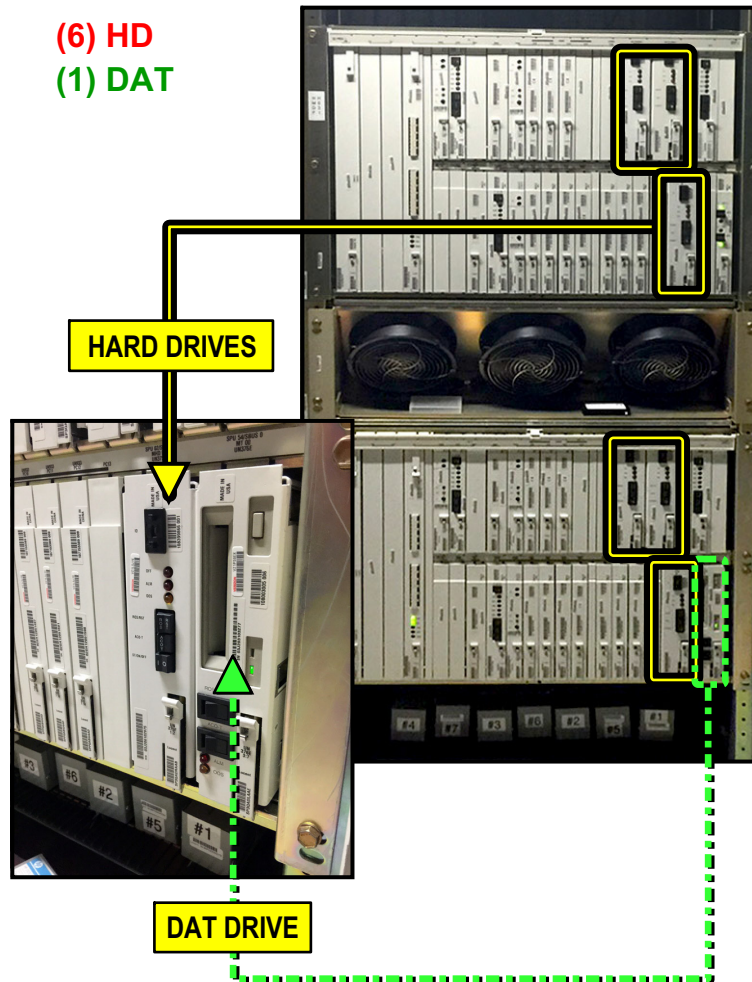

## 5ESS SWITCH w/ EXISTING DRIVES (w/ "MOVING PARTS")

## NEW SOLID STATE DRIVES FROM TAG

**NEW HARD DRIVE**  
(installed on UN375E/F circuit pack)

**NEW DAT DRIVE w/ COMPACT FLASH**  
(installed on UN376E/F circuit pack)

### Application:

TAG can **REPLACE** failing / broken 5ESS Hard Drives & DAT Drives with **NEW** Solid State SCSI Drives.

TAG MODEL #	USED ON UN375E AND UN375F CIRCUIT PACKS (HD)	
TSD-5ESS-01	Solid State Replacement for: <b>Hard Drive</b> , HECCI code SP3QADRAAA (typical), KS-23908 QUANTUM 3.5 INCH SCSI	9.1 Gb
<b>Lumen/CLK MAT #</b> <b>R1354898</b>		

TAG MODEL #	USED ON UN376E AND UN376F CIRCUIT PACKS (DAT)	
TSDT-5ESS-01	Solid State Replacement for: <b>DAT Drive</b> , C1539, HECCI code SP3QADLAAC (typical), Includes: 4Gb Industrial Compact Flash Card (# TSD-CF-04*)	4 Gb
<b>Lumen/CLK MAT #</b> <b>R1355139</b>		