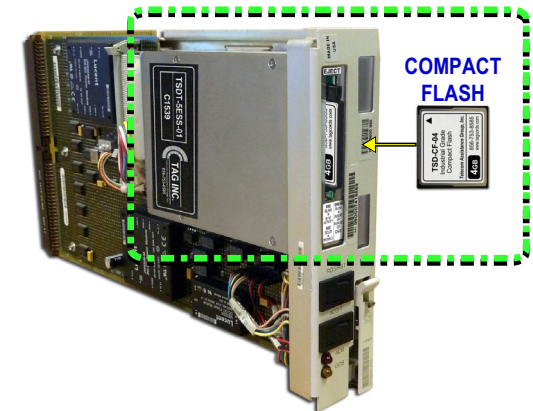

## 5ESS SWITCH w/ EXISTING DRIVES (w/ "MOVING PARTS")

## NEW SOLID STATE DRIVES FROM TAG

**NEW HARD DRIVE**  
(installed on UN375E/F circuit pack)

**NEW DAT DRIVE w/ COMPACT FLASH**  
(installed on UN376E/F circuit pack)

### Application:

TAG can **REPLACE** failing / broken 5ESS Hard Drives & DAT Drives with **NEW** Solid State SCSI Drives.

TAG MODEL #	USED ON UN375E AND UN375F CIRCUIT PACKS (HD)	
TSD-5ESS-01	Solid State Replacement for: <b>Hard Drive</b> , HECCI code SP3QADRAAA (typical), KS-23908 QUANTUM 3.5 INCH SCSI	9.1 Gb
<b>Lumen/CLK MAT #</b> <b>R1354898</b>		

TAG MODEL #	USED ON UN376E AND UN376F CIRCUIT PACKS (DAT)	
TSDT-5ESS-01	Solid State Replacement for: <b>DAT Drive</b> , C1539, HECCI code SP3QADLAAC (typical), Includes: 4Gb Industrial Compact Flash Card (# TSD-CF-04*)	4 Gb
<b>Lumen/CLK MAT #</b> <b>R1355139</b>		