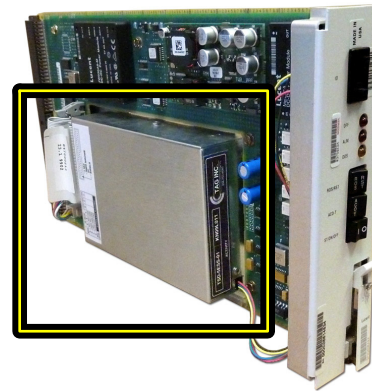

## 5ESS SWITCH w/ EXISTING DRIVES (w/ "MOVING PARTS")

## NEW SOLID STATE DRIVES FROM TAG

**NEW HARD DRIVE**  
(installed on UN375E/F circuit pack)

**NEW DAT DRIVE w/ COMPACT FLASH**  
(installed on UN376E/F circuit pack)

### Application:

TAG can **REPLACE** failing / broken 5ESS Hard Drives & DAT Drives with **NEW** Solid State SCSI Drives.

TAG MODEL #	USED ON UN375E AND UN375F CIRCUIT PACKS (HD)	
TSD-5ESS-01	Solid State Replacement for: <b>Hard Drive</b> , HECCI code SP3QADRAAA (typical), KS-23908 QUANTUM 3.5 INCH SCSI	9.1 Gb
<b>Lumen/CLK MAT #</b> <b>R1354898</b>		

TAG MODEL #	USED ON UN376E AND UN376F CIRCUIT PACKS (DAT)	
TSDT-5ESS-01	Solid State Replacement for: <b>DAT Drive</b> , C1539, HECCI code SP3QADLAAC (typical), Includes: 4Gb Industrial Compact Flash Card (# TSD-CF-04*)	4 Gb
<b>Lumen/CLK MAT #</b> <b>R1355139</b>		