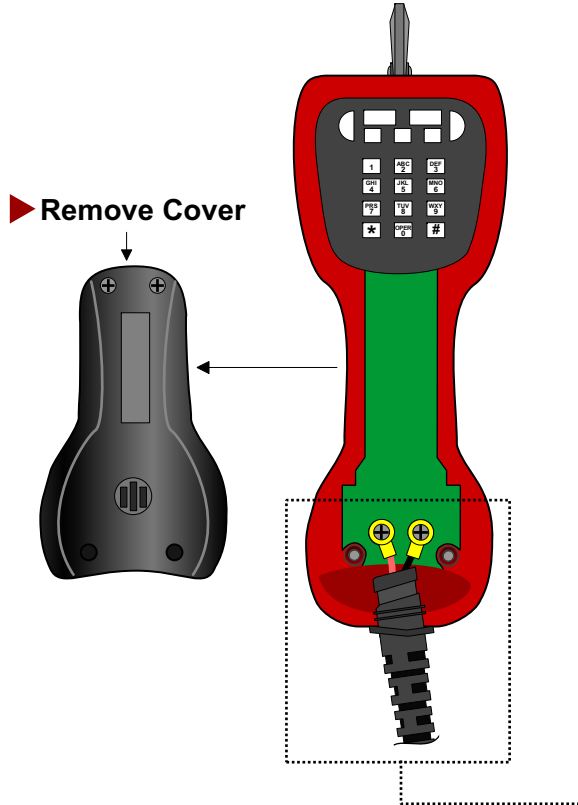

Hardwire Multi-Cords for Deluxe Weatherproof Butt-Sets

Deluxe Butt-Set

▶ Hardwire to Deluxe Butt-Sets

4 - A D P - 5
Ends
Choose (1 to 4 Ends)

4 represents ordering code
for Weatherproof Hardwire

5 represents 5'
call for other lengths

Alligator	A	
Mini Test	B	
Wire Wrap	C	
Protector	D	
453A	E	
Bantam	F	
310	G	
526A	H	
88 Type (D Clip)	I	
526P (Porta)	J	
RJ11K	K	
SLC 96	L	
Modular (RJ11)	M	
6P Alligator	O	
310 MDF	P	
110 Clip (C Clip)	Q	
76 Clip	R	
SLC 5	S	
360 Tools	T	
66 Blk Adapter	X	
Mini Alligator	Y	
Porta	Z	