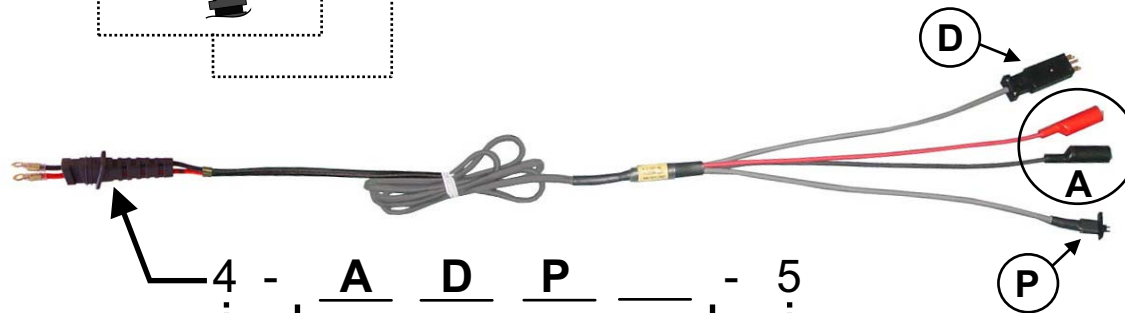

Hardwire Multi-Cords for Deluxe Weatherproof Butt-Sets

Deluxe Butt-Set

▶ Hardwire to Deluxe Butt-Sets

4 - A D P - 5
Ends
Choose (1 to 4 Ends)

4 represents ordering code
for Weatherproof Hardwire

5 represents 5'
call for other lengths

Alligator	A	
Mini Test	B	
Wire Wrap	C	
Protector	D	
453A	E	
Bantam	F	
310	G	
526A	H	
88 Type (D Clip)	I	
526P (Porta)	J	
RJ11K	K	
SLC 96	L	
Modular (RJ11)	M	
6P Alligator	O	
310 MDF	P	
110 Clip (C Clip)	Q	
76 Clip	R	
SLC 5	S	
360 Tools	T	
66 Blk Adapter	X	
Mini Alligator	Y	
Porta	Z	