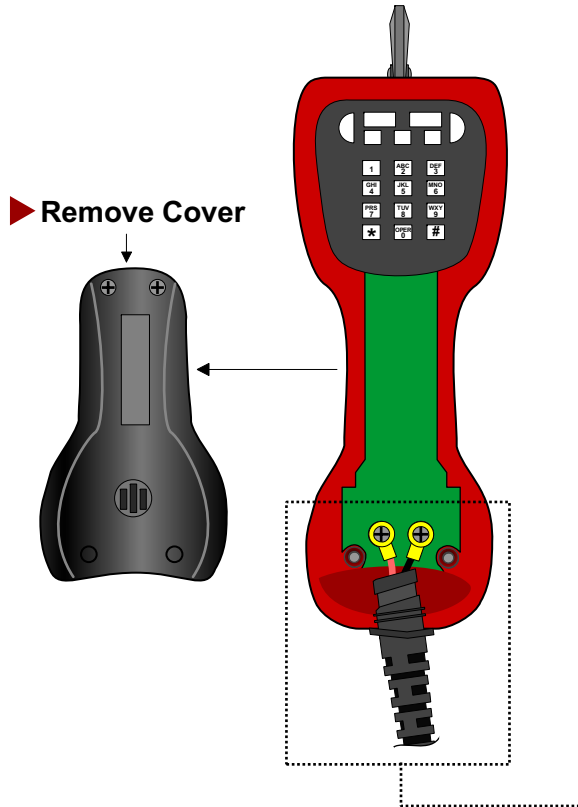

Hardwire Multi-Cords for Deluxe Weatherproof Butt-Sets

Deluxe Butt-Set

Hardwire to Deluxe Butt-Sets

4 - A D P - 5
Ends
Choose (1 to 4 Ends)

4 represents ordering code for Weatherproof Hardwire

5 represents 5' call for other lengths

Alligator	A	
Mini Test	B	
Wire Wrap	C	
Protector	D	
453A	E	
Bantam	F	
310	G	
526A	H	
88 Type (D Clip)	I	
526P (Porta)	J	
RJ11K	K	
SLC 96	L	
Modular (RJ11)	M	
6P Alligator	O	
310 MDF	P	
110 Clip (C Clip)	Q	
76 Clip	R	
SLC 5	S	
360 Tools	T	
66 Blk Adapter	X	
Mini Alligator	Y	
Porta	Z	