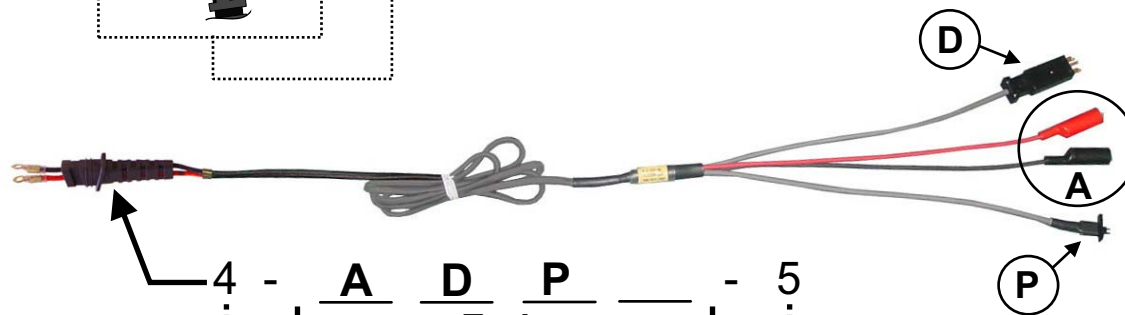

Hardwire Multi-Cords for Deluxe Weatherproof Butt-Sets

Deluxe Butt-Set

Hardwire to Deluxe Butt-Sets

4 - A D P - 5
Ends
Choose (1 to 4 Ends)

4 represents ordering code for Weatherproof Hardwire

5 represents 5' call for other lengths

Alligator	A	
Mini Test	B	
Wire Wrap	C	
Protector	D	
453A	E	
Bantam	F	
310	G	
526A	H	
88 Type (D Clip)	I	
526P (Porta)	J	
RJ11K	K	
SLC 96	L	
Modular (RJ11)	M	
6P Alligator	O	
310 MDF	P	
110 Clip (C Clip)	Q	
76 Clip	R	
SLC 5	S	
360 Tools	T	
66 Blk Adapter	X	
Mini Alligator	Y	
Porta	Z	