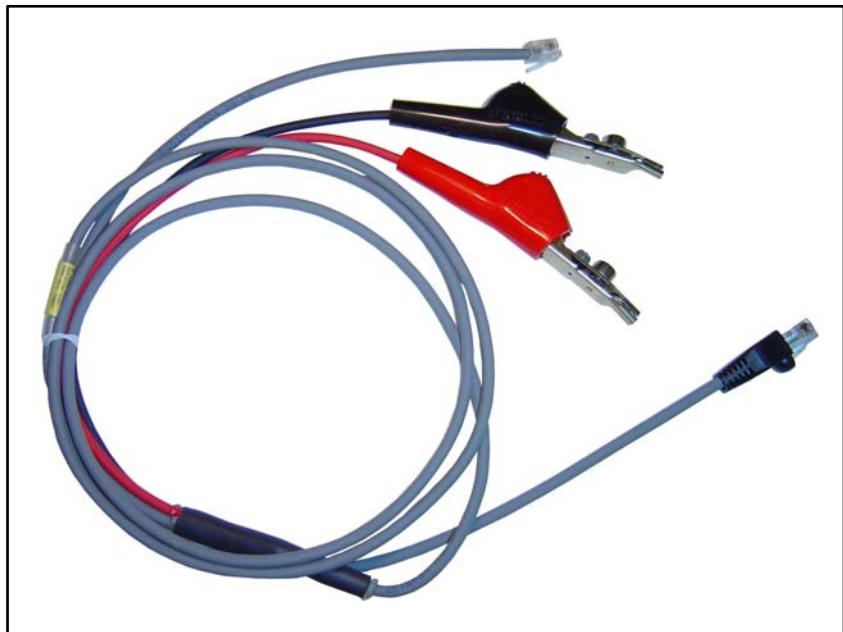

*Colt 250\* RJ-45 to Telco clips and RJ-11 DSL Test Cable*

### Application:

The 400250DSL is used with the Consultronics Colt 250\* test set. The 400250DSL allows a technician to connect directly to the copper pair via the telco clips, or directly to the RJ-11 jack, to perform DSL testing.

### Ordering Information:

**400250DSL**

**Colt 250\* Test Cord - RJ45 to 6P Clips / RJ11, (6')**

**Call for Pricing**

Copyright © 2006 by Telecom Assistance Group, Inc.

150 Cooper Rd. (F-15)  
W. Berlin, NJ 08091