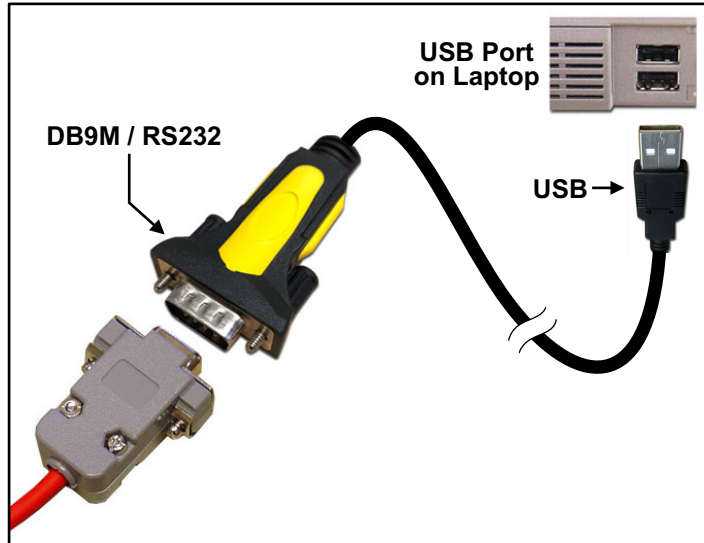

DB9M / RS232 to USB Adapter Cable

Need access to a Serial Port on your Laptop?

TAG's Adapter Cable will convert your Laptop's USB Port into a Serial Port!

Serial Port on an Older Laptop

System Requirements:

- Supports Windows® 2000 / XP / Server 2008 / Vista / 7 / 8 / 10
- Available USB Port

Application:

Plug the USB connector into your computer and the serial connector into your serial device to exchange files, data and more.

Ordering Information:

400721USB

DB9M/RS232 to USB Adapter Cable, (6')

Call for Pricing

Supports Windows® 2000 / XP / Server 2008 / Vista / 7 / 8 / 10

150 Cooper Rd. (F-15)
W. Berlin, NJ 08091

www.tagcords.com