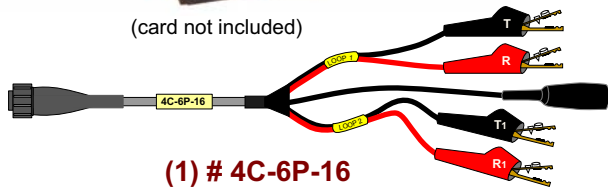

(1) # PHTUC-01

Portable "C" - HDSL Powering Test Unit

(card not included)

(1) # 4C-6P-16

Male Lock Plug to (4) 6P Alligator Clips w/ GND, (16')

(1) # 4C-463Y-16

Male Lock Plug to 5 Pin "Y" Protector, (16')

(1) # 400210BK

Bantam to Bantam Test Set Cord - Black, (6')

(1) # 400210RD

Bantam to Bantam Test Set Cord - Red, (6')

(1) # T-RHDSL

Portable "R" - HDSL Test Unit

(cards not included)

(1) # 4W-6P-16

Female Lock Plug to (4) 6P Alligator Clips, (16')

(1) # 4W-463Y-16

Female Lock Plug to 5 Pin "Y" Protector, (16')

Ordering Information:

KIT-PCR02 Portable "C" HDSL Powering Unit & Portable "R" Unit Kit Call for Pricing
 includes: (1) PHTUC-01, (1) T-RHDSL, (1) 4C-6P-16, (1) 4C-463Y-16,
 (1) 400210RD, (1) 400210BK, (1) 4W-6P-16, (1) 4W-463Y-16 &
 (2) Carrying Cases