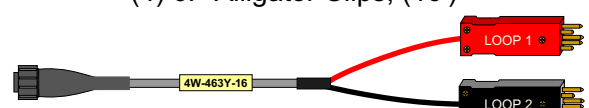

Bantam to Bantam Test Set Cord - Black, (6')

(1) # 400210RD

Bantam to Bantam Test Set Cord - Red, (6')

(1) # T-RHDSL

Portable "R" - HDSL Test Unit

(cards not included)

(1) # 4W-6P-16

Female Lock Plug to (4) 6P Alligator Clips, (16')

(1) # 4W-463Y-16

Female Lock Plug to 5 Pin "Y" Protector, (16')

Ordering Information:

KIT-PCR02 Portable "C" HDSL Powering Unit & Portable "R" Unit Kit Call for Pricing
 includes: (1) PHTUC-01, (1) T-RHDSL, (1) 4C-6P-16, (1) 4C-463Y-16,
 (1) 400210RD, (1) 400210BK, (1) 4W-6P-16, (1) 4W-463Y-16 &
 (2) Carrying Cases