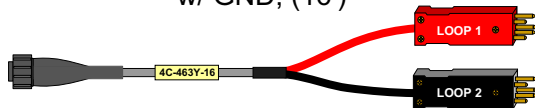

(1) # PHTUC-01

Portable "C" - HDSL Powering Test Unit

(card not included)

(1) # 4C-6P-16

Male Lock Plug to (4) 6P Alligator Clips w/ GND, (16')

(1) # 4C-463Y-16

Male Lock Plug to 5 Pin "Y" Protector, (16')

(1) # 400210BK

Bantam to Bantam Test Set Cord - Black, (6')

(1) # 400210RD

Bantam to Bantam Test Set Cord - Red, (6')

(1) # T-RHDSL

Portable "R" - HDSL Test Unit

(cards not included)

(1) # 4W-6P-16

Female Lock Plug to (4) 6P Alligator Clips, (16')