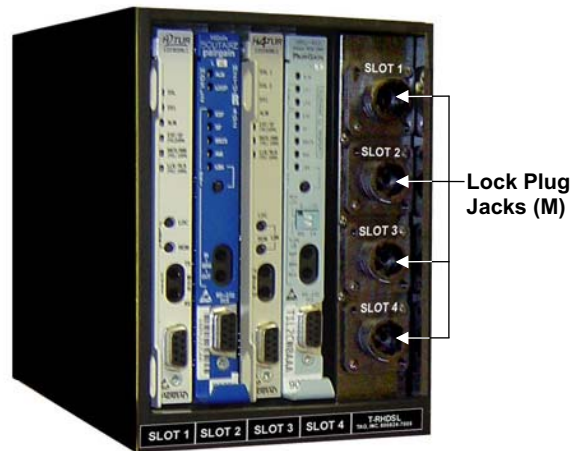

(1) # PHTUC-01

Portable "C" - HDSL Powering Test Unit

(card not included)

(1) # 4C-6P-16

Male Lock Plug to (4) 6P Alligator Clips w/ GND, (16')

(1) # 4C-463Y-16

Male Lock Plug to 5 Pin "Y" Protector, (16')

(1) # 400210BK

Bantam to Bantam Test Set Cord - Black, (6')

(1) # 400210RD

Bantam to Bantam Test Set Cord - Red, (6')

(1) # T-RHDSL

Portable "R" - HDSL Test Unit

(cards not included)

(1) # 4W-6P-16

Female Lock Plug to (4) 6P Alligator Clips, (16')

(1) # 4W-463Y-16

Female Lock Plug to 5 Pin "Y" Protector, (16')

Ordering Information:

KIT-PCR02 Portable "C" HDSL Powering Unit & Portable "R" Unit Kit Call for Pricing
 includes: (1) PHTUC-01, (1) T-RHDSL, (1) 4C-6P-16, (1) 4C-463Y-16,
 (1) 400210RD, (1) 400210BK, (1) 4W-6P-16, (1) 4W-463Y-16 &
 (2) Carrying Cases