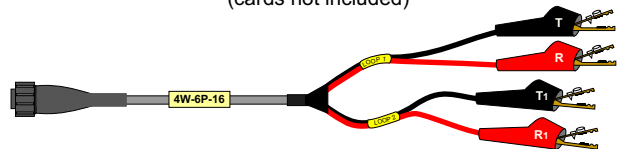

Bantam to Bantam Test Set Cord - Black, (6')

(1) # 400210RD

Bantam to Bantam Test Set Cord - Red, (6')

(1) # T-RHDSL

Portable "R" - HDSL Test Unit

(cards not included)

(1) # 4W-6P-16

Female Lock Plug to (4) 6P Alligator Clips, (16')

(1) # 4W-463Y-16

Female Lock Plug to 5 Pin "Y" Protector, (16')

Ordering Information:

KIT-PCR02 Portable "C" HDSL Powering Unit & Portable "R" Unit Kit Call for Pricing
 includes: (1) PHTUC-01, (1) T-RHDSL, (1) 4C-6P-16, (1) 4C-463Y-16,
 (1) 400210RD, (1) 400210BK, (1) 4W-6P-16, (1) 4W-463Y-16 &
 (2) Carrying Cases