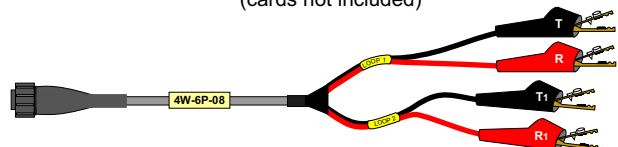

Male Lock Plug to 5 Pin "Y" Protector, (8')

(1) # 400210BK

Bantam to Bantam Test Set Cord - Black, (6')

(1) # 400210RD

Bantam to Bantam Test Set Cord - Red, (6')

(cards not included)

(1) # 4W-6P-08

Female Lock Plug to (4) 6P Alligator Clips, (8')

(1) # 4W-463Y-08

Female Lock Plug to 5 Pin "Y" Protector, (8')

Ordering Information:

KIT-RHPCR

Portable "C" HDSL Powering Unit & Portable "R" Unit Kit

Call for Pricing

includes: (1) PHTUC-01, (1) T-RHDSL, (1) 4C-6P-08,
 (1) 4C-463Y-08, (1) 400210RD, (1) 400210BK,
 (1) 4W-6P-08, (1) 4W-463Y-08 & (2) Carrying Cases