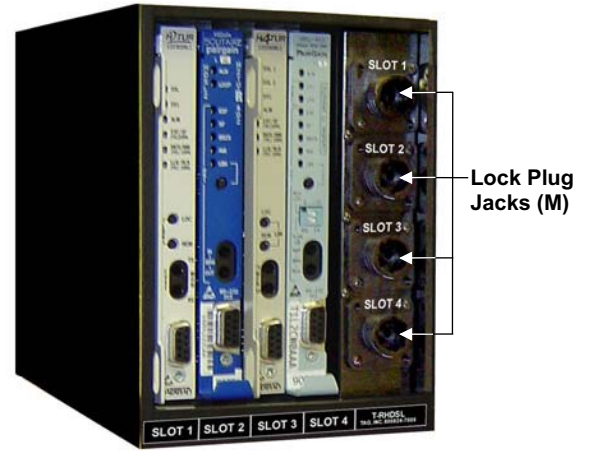

(1) # PHTUC-01

Portable "C" - HDSL Powering Test Unit

(1) # T-RHDSL

Portable "R" - HDSL Test Unit

(card not included)

(1) # 4C-6P-08

Male Lock Plug to (4) 6P Alligator Clips w/ GND, (8')

(1) # 4C-463Y-08

Male Lock Plug to 5 Pin "Y" Protector, (8')

(1) # 400210BK

Bantam to Bantam Test Set Cord - Black, (6')

(1) # 400210RD

Bantam to Bantam Test Set Cord - Red, (6')

(cards not included)

(1) # 4W-6P-08

Female Lock Plug to (4) 6P Alligator Clips, (8')

(1) # 4W-463Y-08

Female Lock Plug to 5 Pin "Y" Protector, (8')

Ordering Information:

KIT-RHPCR

Portable "C" HDSL Powering Unit & Portable "R" Unit Kit

Call for Pricing

includes: (1) PHTUC-01, (1) T-RHDSL, (1) 4C-6P-08,
 (1) 4C-463Y-08, (1) 400210RD, (1) 400210BK,
 (1) 4W-6P-08, (1) 4W-463Y-08 & (2) Carrying Cases