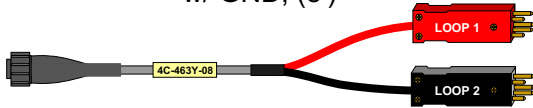

(1) # PHTUC-01

Portable "C" - HDSL Powering Test Unit

(1) # T-RHDSL

Portable "R" - HDSL Test Unit

(card not included)

(1) # 4C-6P-08

Male Lock Plug to (4) 6P Alligator Clips w/ GND, (8')

(1) # 4C-463Y-08

Male Lock Plug to 5 Pin "Y" Protector, (8')

(1) # 400210BK

Bantam to Bantam Test Set Cord - Black, (6')

(1) # 400210RD

Bantam to Bantam Test Set Cord - Red, (6')

(cards not included)

(1) # 4W-6P-08

Female Lock Plug to (4) 6P Alligator Clips, (8')

(1) # 4W-463Y-08

Female Lock Plug to 5 Pin "Y" Protector, (8')

Ordering Information:

KIT-RHPCR

Portable "C" HDSL Powering Unit & Portable "R" Unit Kit

Call for Pricing

includes: (1) PHTUC-01, (1) T-RHDSL, (1) 4C-6P-08,
 (1) 4C-463Y-08, (1) 400210RD, (1) 400210BK,
 (1) 4W-6P-08, (1) 4W-463Y-08 & (2) Carrying Cases