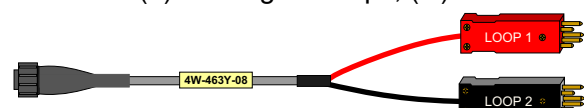

Male Lock Plug to 5 Pin "Y" Protector, (8')

(1) # 400210BK

Bantam to Bantam Test Set Cord - Black, (6')

(1) # 400210RD

Bantam to Bantam Test Set Cord - Red, (6')

(cards not included)

(1) # 4W-6P-08

Female Lock Plug to (4) 6P Alligator Clips, (8')

(1) # 4W-463Y-08

Female Lock Plug to 5 Pin "Y" Protector, (8')

Ordering Information:

KIT-RHPCR

Portable "C" HDSL Powering Unit & Portable "R" Unit Kit

Call for Pricing

includes: (1) PHTUC-01, (1) T-RHDSL, (1) 4C-6P-08,
 (1) 4C-463Y-08, (1) 400210RD, (1) 400210BK,
 (1) 4W-6P-08, (1) 4W-463Y-08 & (2) Carrying Cases