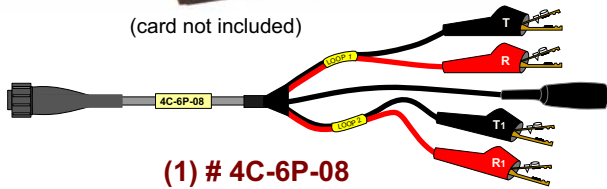

(1) # PHTUC-01

Portable "C" - HDSL Powering Test Unit

(1) # T-RHDSL

Portable "R" - HDSL Test Unit

(card not included)

(1) # 4C-6P-08

Male Lock Plug to (4) 6P Alligator Clips w/ GND, (8')

(1) # 4C-463Y-08

Male Lock Plug to 5 Pin "Y" Protector, (8')

(1) # 400210BK

Bantam to Bantam Test Set Cord - Black, (6')

(1) # 400210RD

Bantam to Bantam Test Set Cord - Red, (6')

(cards not included)

(1) # 4W-6P-08

Female Lock Plug to (4) 6P Alligator Clips, (8')

(1) # 4W-463Y-08

Female Lock Plug to 5 Pin "Y" Protector, (8')

Ordering Information:

KIT-RHPCR

Portable "C" HDSL Powering Unit & Portable "R" Unit Kit

Call for Pricing

includes: (1) PHTUC-01, (1) T-RHDSL, (1) 4C-6P-08,
 (1) 4C-463Y-08, (1) 400210RD, (1) 400210BK,
 (1) 4W-6P-08, (1) 4W-463Y-08 & (2) Carrying Cases