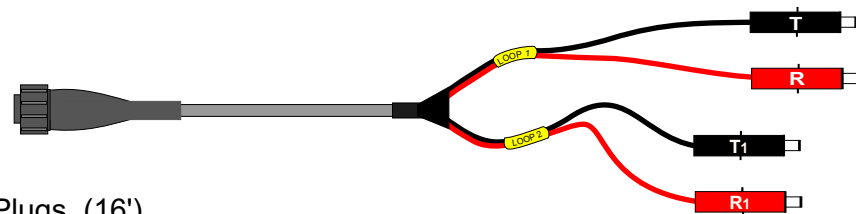

Male Lock Plug to (4) 6P Alligator Clips w/ GND, (16')

4C-PORTY-16

Male Lock Plug to Porta "Y", (16')

4C-252Y-16

Male Lock Plug to 252 "Y" Plugs, (16')

4C-412Y-16

Male Lock Plug to 412 "Y" Plugs, (16')

150 Cooper Rd. (F-15)
W. Berlin, NJ 08091