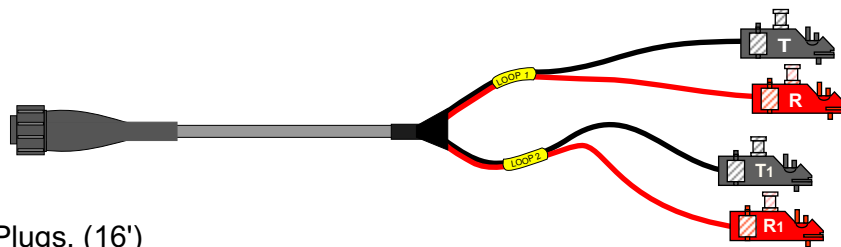

Male Lock Plug to (4) 6P Alligator Clips w/ GND, (16')

4C-PORTY-16

Male Lock Plug to Porta "Y", (16')

4C-252Y-16

Male Lock Plug to 252 "Y" Plugs, (16')

4C-412Y-16

Male Lock Plug to 412 "Y" Plugs, (16')

150 Cooper Rd. (F-15)
W. Berlin, NJ 08091