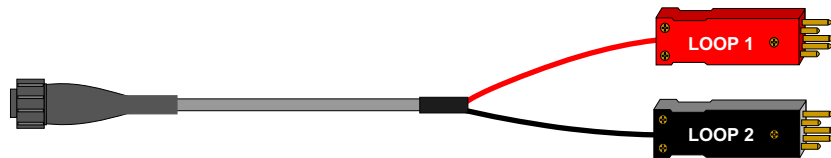

4W Frame Cords for Portable "C" HDSL Test Unit

All Cords are available in other lengths

4C-A-16

Male Lock Plug to (4) Std Alligator Clips w/ GND, (16')

4C-463Y-16

Male Lock Plug to Protector "Y", (16')

4C-6P-16

Male Lock Plug to (4) 6P Alligator Clips w/ GND, (16')

4C-PORTY-16

Male Lock Plug to Porta "Y", (16')

4C-252Y-16

Male Lock Plug to 252 "Y" Plugs, (16')

4C-412Y-16

Male Lock Plug to 412 "Y" Plugs, (16')

150 Cooper Rd. (F-15)
W. Berlin, NJ 08091