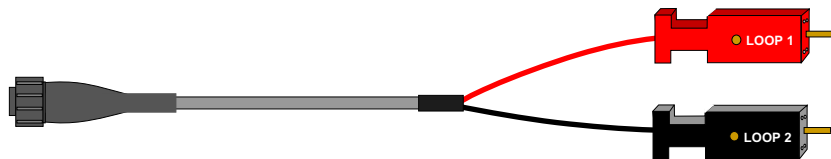

4W Frame Cords for Portable "C" HDSL Test Unit

All Cords are available in other lengths

4C-A-16

Male Lock Plug to (4) Std Alligator Clips w/ GND, (16')

4C-463Y-16

Male Lock Plug to Protector "Y", (16')

4C-6P-16

Male Lock Plug to (4) 6P Alligator Clips w/ GND, (16')

4C-PORTY-16

Male Lock Plug to Porta "Y", (16')

4C-252Y-16

Male Lock Plug to 252 "Y" Plugs, (16')

4C-412Y-16

Male Lock Plug to 412 "Y" Plugs, (16')

150 Cooper Rd. (F-15)
W. Berlin, NJ 08091