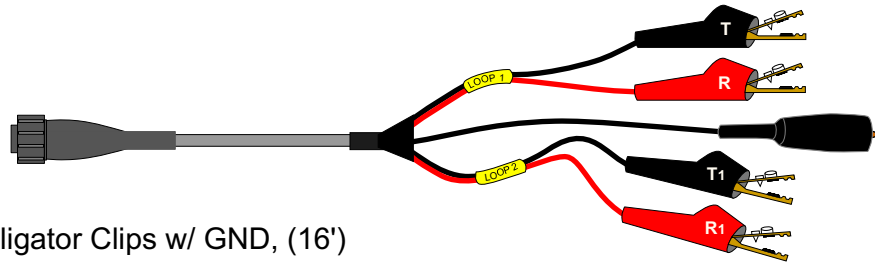

4W Frame Cords for Portable "C" HDSL Test Unit

All Cords are available in other lengths

4C-A-16

Male Lock Plug to (4) Std Alligator Clips w/ GND, (16')

4C-463Y-16

Male Lock Plug to Protector "Y", (16')

4C-6P-16

Male Lock Plug to (4) 6P Alligator Clips w/ GND, (16')

4C-PORTY-16

Male Lock Plug to Porta "Y", (16')

4C-252Y-16

Male Lock Plug to 252 "Y" Plugs, (16')

4C-412Y-16

Male Lock Plug to 412 "Y" Plugs, (16')

150 Cooper Rd. (F-15)
W. Berlin, NJ 08091