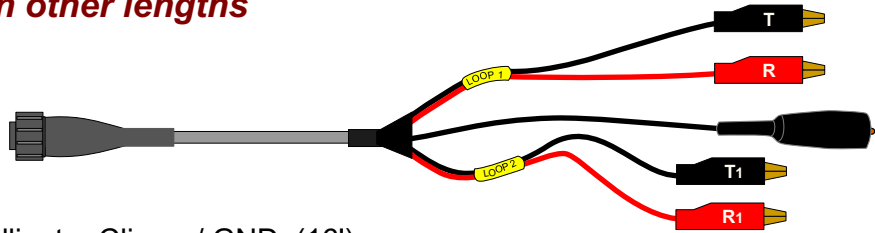

4W Frame Cords for Portable "C" HDSL Test Unit

All Cords are available in other lengths

4C-A-16

Male Lock Plug to (4) Std Alligator Clips w/ GND, (16')

4C-463Y-16

Male Lock Plug to Protector "Y", (16')

4C-6P-16

Male Lock Plug to (4) 6P Alligator Clips w/ GND, (16')

4C-PORTY-16

Male Lock Plug to Porta "Y", (16')

4C-252Y-16

Male Lock Plug to 252 "Y" Plugs, (16')

4C-412Y-16

Male Lock Plug to 412 "Y" Plugs, (16')

150 Cooper Rd. (F-15)
W. Berlin, NJ 08091