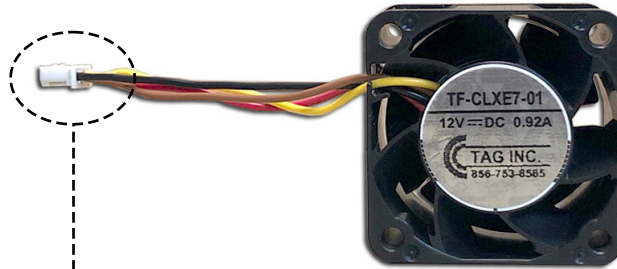

Calix E7 Replacement Fans

PN # TF-CLXE7-01

12 Volt Replacement Fan for
Calix E7-2 FTA2 Fan Unit

w/ 4 Wire Plug

"Calix E7"

(40mm x 20mm)

CALIX E7-2 FTA2 FAN UNIT w/ (4) EXISTING FANS
(fan unit is not included)

Ordering Information:

TF-CLXE7-01

**12V (40mm x 20mm) Replacement Fan for
Calix E7-2 FTA2 Fan Unit w/ 4 Wire Plug**

Call for Pricing

150 Cooper Rd. (F-15)
W. Berlin, NJ 08091

www.tagcords.com

Telephone: (856) 753-8585
Fax : (856) 768-7645