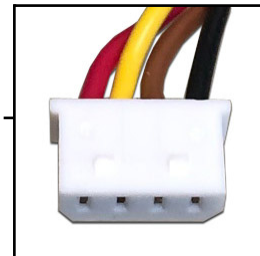

Calix E7 Replacement Fans

PN # TF-CLXE7-01

12 Volt Replacement Fan for
Calix E7-2 FTA2 Fan Unit

w/ 4 Wire Plug

"Calix E7"

(40mm x 20mm)

CALIX E7-2 FTA2 FAN UNIT w/ (4) EXISTING FANS
(fan unit is not included)

Ordering Information:

TF-CLXE7-01

**12V (40mm x 20mm) Replacement Fan for
Calix E7-2 FTA2 Fan Unit w/ 4 Wire Plug**

Call for Pricing

150 Cooper Rd. (F-15)
W. Berlin, NJ 08091

www.tagcords.com

Telephone: (856) 753-8585
Fax : (856) 768-7645