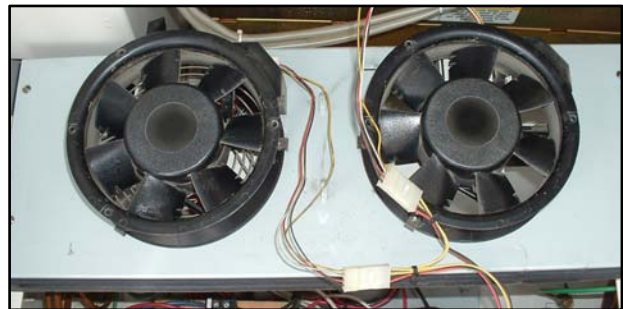

OSP Cabinet Replacement Fans

"NEC C-REX"

PN # TF-CREX-01
48 Volt Replacement Fan for
NEC C-REX Cabinet
Round Fan w/ 4 Wire Plug

(use in Zhone / NEC ISC-303 C-REX fan trays)

ZHONE / NEC ISC-303 FAN TRAY
(w/ EXISTING FANS)
(fan tray is not included)

"NEC C-REX"

PN # TF-CREX-02
48 Volt Replacement Fan for
NEC C-REX Cabinet
Square Fan w/ 2 Wire Open End
(use in NEC Fan Shelf # F2876A)

NEC F2876A FAN SHELF
(w/ EXISTING FANS)
(fan shelf is not included)