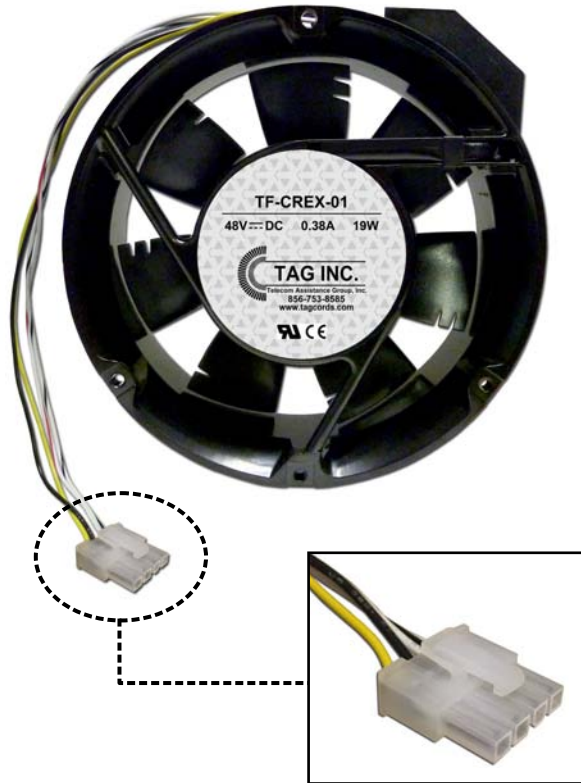

OSP Cabinet Replacement Fans

"NEC C-REX"

PN # TF-CREX-01
48 Volt Replacement Fan for
NEC C-REX Cabinet
Round Fan w/ 4 Wire Plug

(use in Zhone / NEC ISC-303 C-REX fan trays)

ZHONE / NEC ISC-303 FAN TRAY
(w/ EXISTING FANS)
(fan tray is not included)

"NEC C-REX"

PN # TF-CREX-02
48 Volt Replacement Fan for
NEC C-REX Cabinet
Square Fan w/ 2 Wire Open End
(use in NEC Fan Shelf # F2876A)

NEC F2876A FAN SHELF
(w/ EXISTING FANS)
(fan shelf is not included)