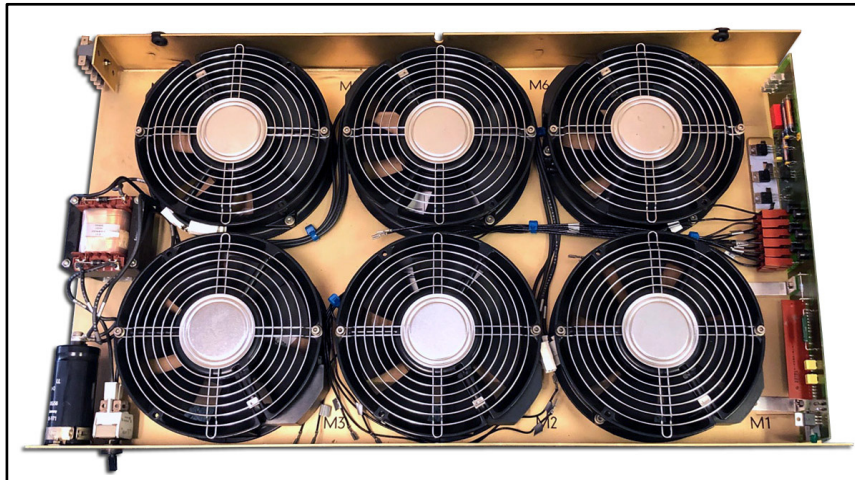

# Siemens EWSD\* Replacement Fans

(Fan only,  
use with existing guard grills)

## "Siemens EWSD"

**PN # TF-EWSD-02**  
48 Volt Replacement Fan for  
**Siemens EWSD Fan Tray**  
*Round Fan w/ Power Prongs*

(connector view)

## SIEMENS EWSD FAN TRAY (6 ROUND FANS) (S30050-B5877, fan tray is not included)

### Ordering Information:

**TF-EWSD-02**

**48V Fan for Siemens EWSD Fan Tray,  
Round Fan w/ Power Prongs**

**Call for Pricing**

*(fan only, use with existing guard grills) (use in Tray # S30050-B5877)*

150 Cooper Rd. (F-15)  
W. Berlin, NJ 08091