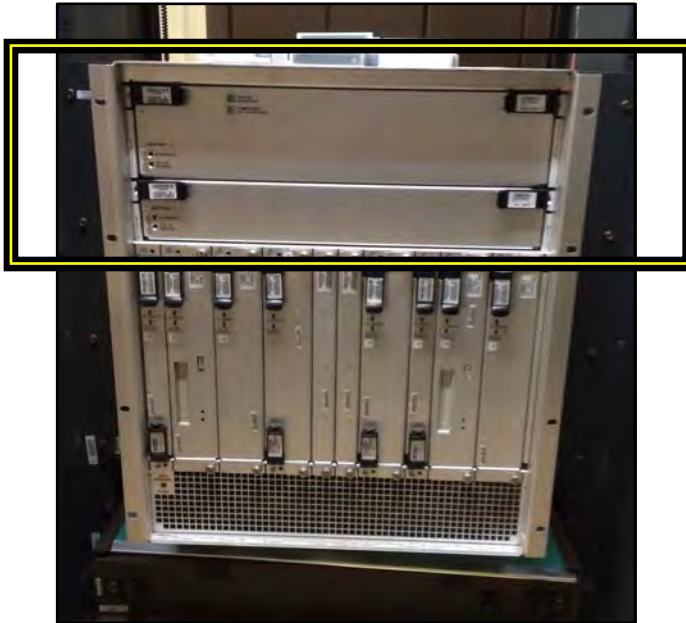

DMS SDM Replacement Fans

"DMS SDM"

PN # TF-RX50FF-01
DMS SDM,
12 Volt Replacement Fan

w/ 3 Wire Plug &
Speed Control

*(use in Nortel DMS SDM
shelf # NTRX50FF)*

**NORTEL NTRX50FF,
DMS SDM SHELF**

**2 FAN TRAYS
(3 FANS PER TRAY)**

Ordering Information:

TF-RX50FF-01

**DMS SDM, 12 Volt Replacement Fan
w/ 3 Wire Plug & Speed Control**

Call for Pricing

(use in Nortel DMS SDM shelf # NTRX50FF)

150 Cooper Rd. (F-15)
W. Berlin, NJ 08091

www.tagcords.com