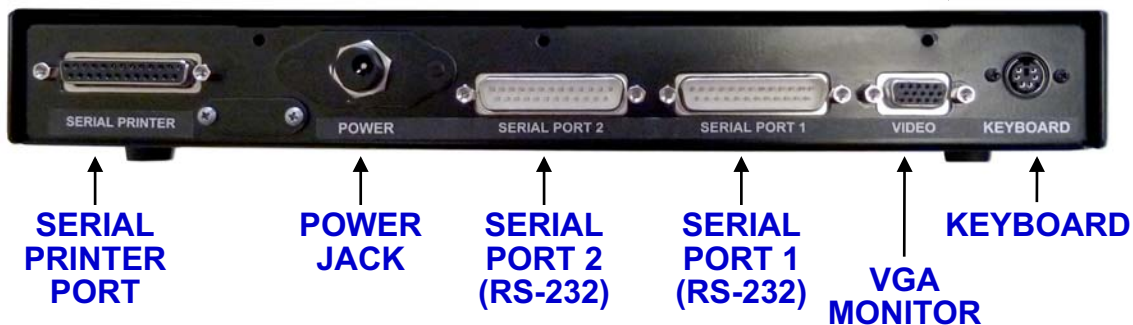

PN # TT-DCAS

Dual Craft Access System (Serial Printer Port)

FRONT VIEW

BACK VIEW

SPECIFICATIONS:

- 17" LCD DISPLAY
- VT-100 COMPATIBLE
- DUAL RS-232 INPUTS
- SPLIT SCREEN DISPLAY
- STANDARD PS/2 KEYBOARD
- SERIAL PRINTER OUTPUT
- LOW POWER - LESS THAN 25 WATTS