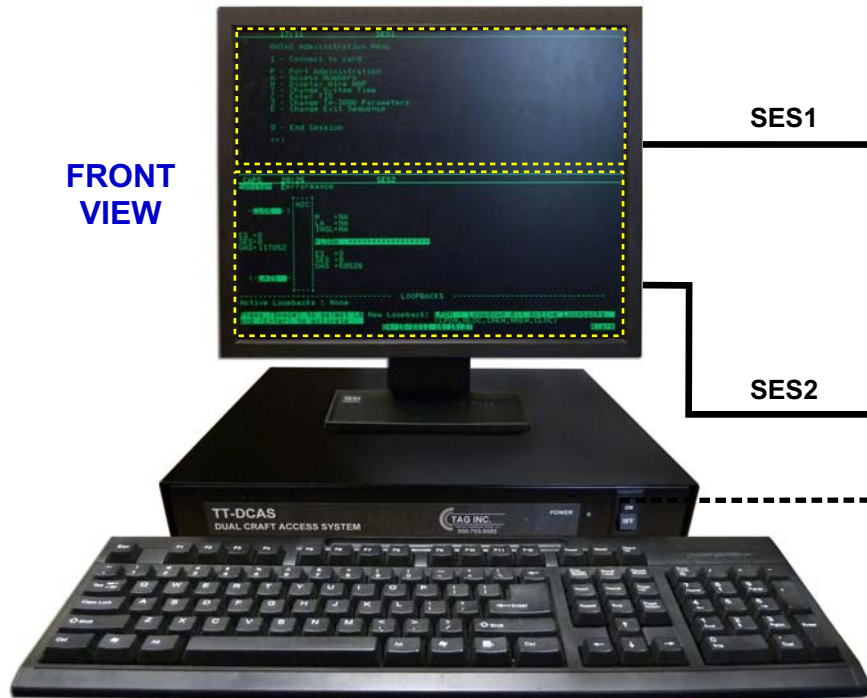

PN # TT-DCAS

Dual Craft Access System (Serial Printer Port)

FRONT VIEW

BACK VIEW

SPECIFICATIONS:

- 17" LCD DISPLAY
- VT-100 COMPATIBLE
- DUAL RS-232 INPUTS
- SPLIT SCREEN DISPLAY
- STANDARD PS/2 KEYBOARD
- SERIAL PRINTER OUTPUT
- LOW POWER - LESS THAN 25 WATTS