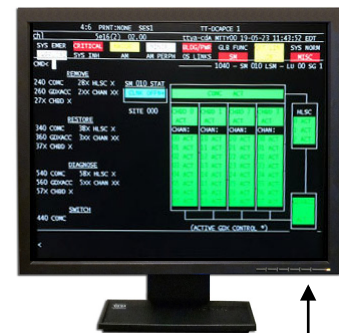

5ESS MCC / ROP Terminal

TAG offers a New Feature on our 5ESS MCC Dumb Terminal, The "Glass Printer" Feature

REMOVE & REPLACE OLD / BROKEN CRTs & PRINTERS

OLD

NEW

TOGGLE SCREENS (F12)

new label on the keyboard above the F12 key

SPECIFICATIONS

- VT-100 COMPATIBLE
- LOW POWER
- AUTO-BAUD

Ordering Information:

TT-VT100DB

5ESS MCC / ROP Terminal

Call for Pricing

includes: (1) 17" Flat Screen Monitor, (1) Keyboard,
 (1) 5ESS MCC Terminal Controller w/ ROP "Glass Printer" Feature,
 (2) # 400701, DB25M Gender Changer & (1) Quick Guide

Eliminate:

- **ROP - READ ONLY PRINTERS**
(old dot matrix printers that are obsolete, manufacturer discontinued)
- **PAPER WASTE**

(back view of terminal)

1 MONITOR

TOGGLE SCREENS (F12)

5ESS

MCC

ROP