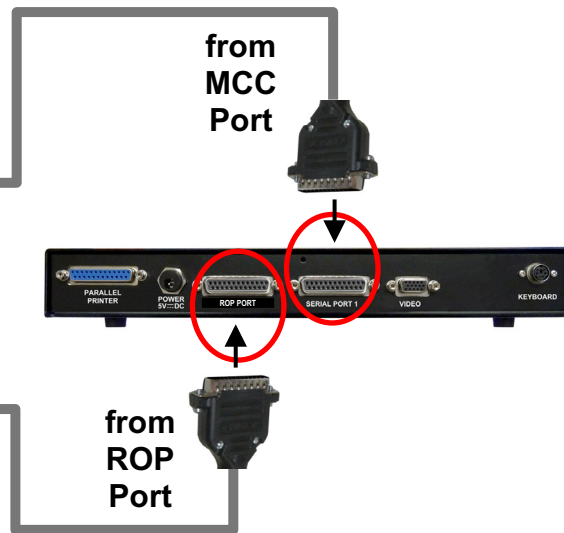

5ESS MCC / ROP Terminal

TAG offers a New Feature on our 5ESS MCC Dumb Terminal, The "Glass Printer" Feature

REMOVE & REPLACE OLD / BROKEN CRTs & PRINTERS

OLD

NEW

TOGGLE SCREENS (F12)

new label on the keyboard above the F12 key

SPECIFICATIONS

- VT-100 COMPATIBLE
- LOW POWER
- AUTO-BAUD

Ordering Information:

TT-VT100DB

5ESS MCC / ROP Terminal

Call for Pricing

includes: (1) 17" Flat Screen Monitor, (1) Keyboard,
 (1) 5ESS MCC Terminal Controller w/ ROP "Glass Printer" Feature,
 (2) # 400701, DB25M Gender Changer & (1) Quick Guide

150 Cooper Rd. (F-15)
 W. Berlin, NJ 08091

www.tagcords.com

Telephone: (856) 753-8585
 Fax : (856) 768-7645

Telecom Assistance Group

5ESS MCC / ROP Terminal

- Toggle screens and have access to ALL the Read Only Printer data that would normally go to a printer

Eliminate:

- **ROP - READ ONLY PRINTERS**
(old dot matrix printers that are obsolete, manufacturer discontinued)
- **PAPER WASTE**

(back view of terminal)

1 MONITOR

TOGGLE SCREENS (F12)

5ESS

MCC

ROP