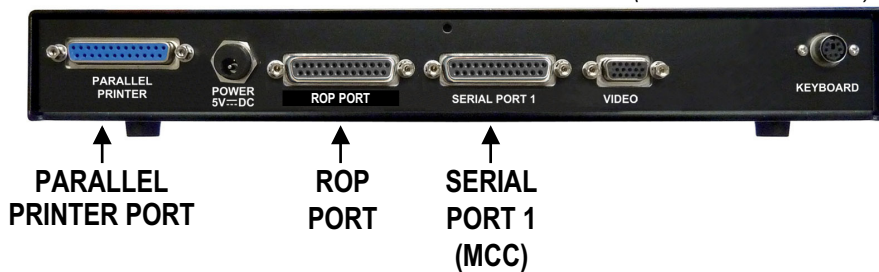

5ESS MCC / ROP Terminal

TAG offers a New Feature on our 5ESS MCC Dumb Terminal, The "Glass Printer" Feature

REMOVE & REPLACE OLD / BROKEN CRTs & PRINTERS

OLD

NEW

TOGGLE SCREENS (F12)

new label on the keyboard above the F12 key

SPECIFICATIONS

- VT-100 COMPATIBLE
- LOW POWER
- AUTO-BAUD

Ordering Information:

TT-VT100DB

5ESS MCC / ROP Terminal

Call for Pricing

includes: (1) 17" Flat Screen Monitor, (1) Keyboard,
 (1) 5ESS MCC Terminal Controller w/ ROP "Glass Printer" Feature,
 (2) # 400701, DB25M Gender Changer & (1) Quick Guide

150 Cooper Rd. (F-15)
 W. Berlin, NJ 08091

www.tagcords.com

Telephone: (856) 753-8585
 Fax : (856) 768-7645

Telecom Assistance Group

5ESS MCC / ROP Terminal

- Toggle screens and have access to ALL the Read Only Printer data that would normally go to a printer

Eliminate:

- **ROP - READ ONLY PRINTERS**
(old dot matrix printers that are obsolete, manufacturer discontinued)
- **PAPER WASTE**

(back view of terminal)

1 MONITOR

TOGGLE SCREENS (F12)

5ESS

MCC

ROP