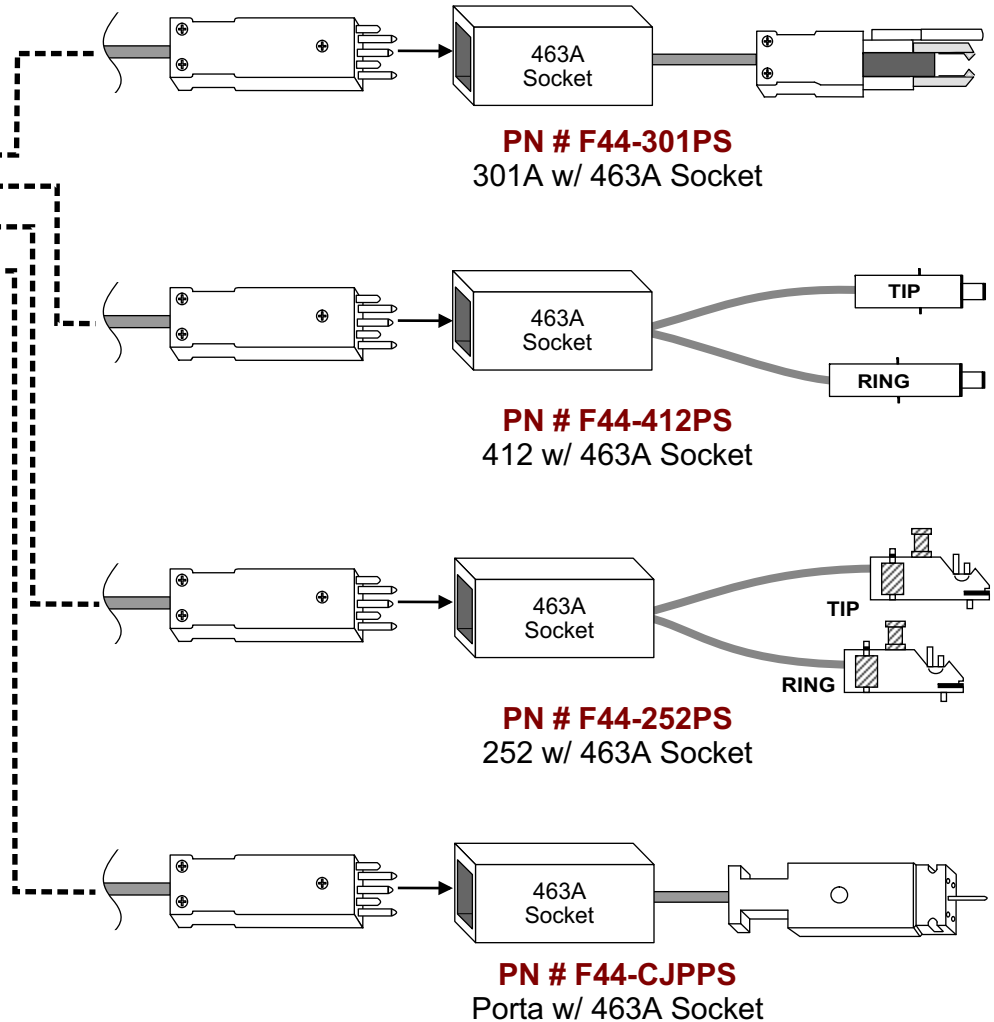

"Frogger" Universal Adapters

150 Cooper Rd. (F-15)
W. Berlin, NJ 08091

www.tagcords.com
Telecom Assistance Group

Telephone: (856) 753-8585
Fax: (856) 768-7645