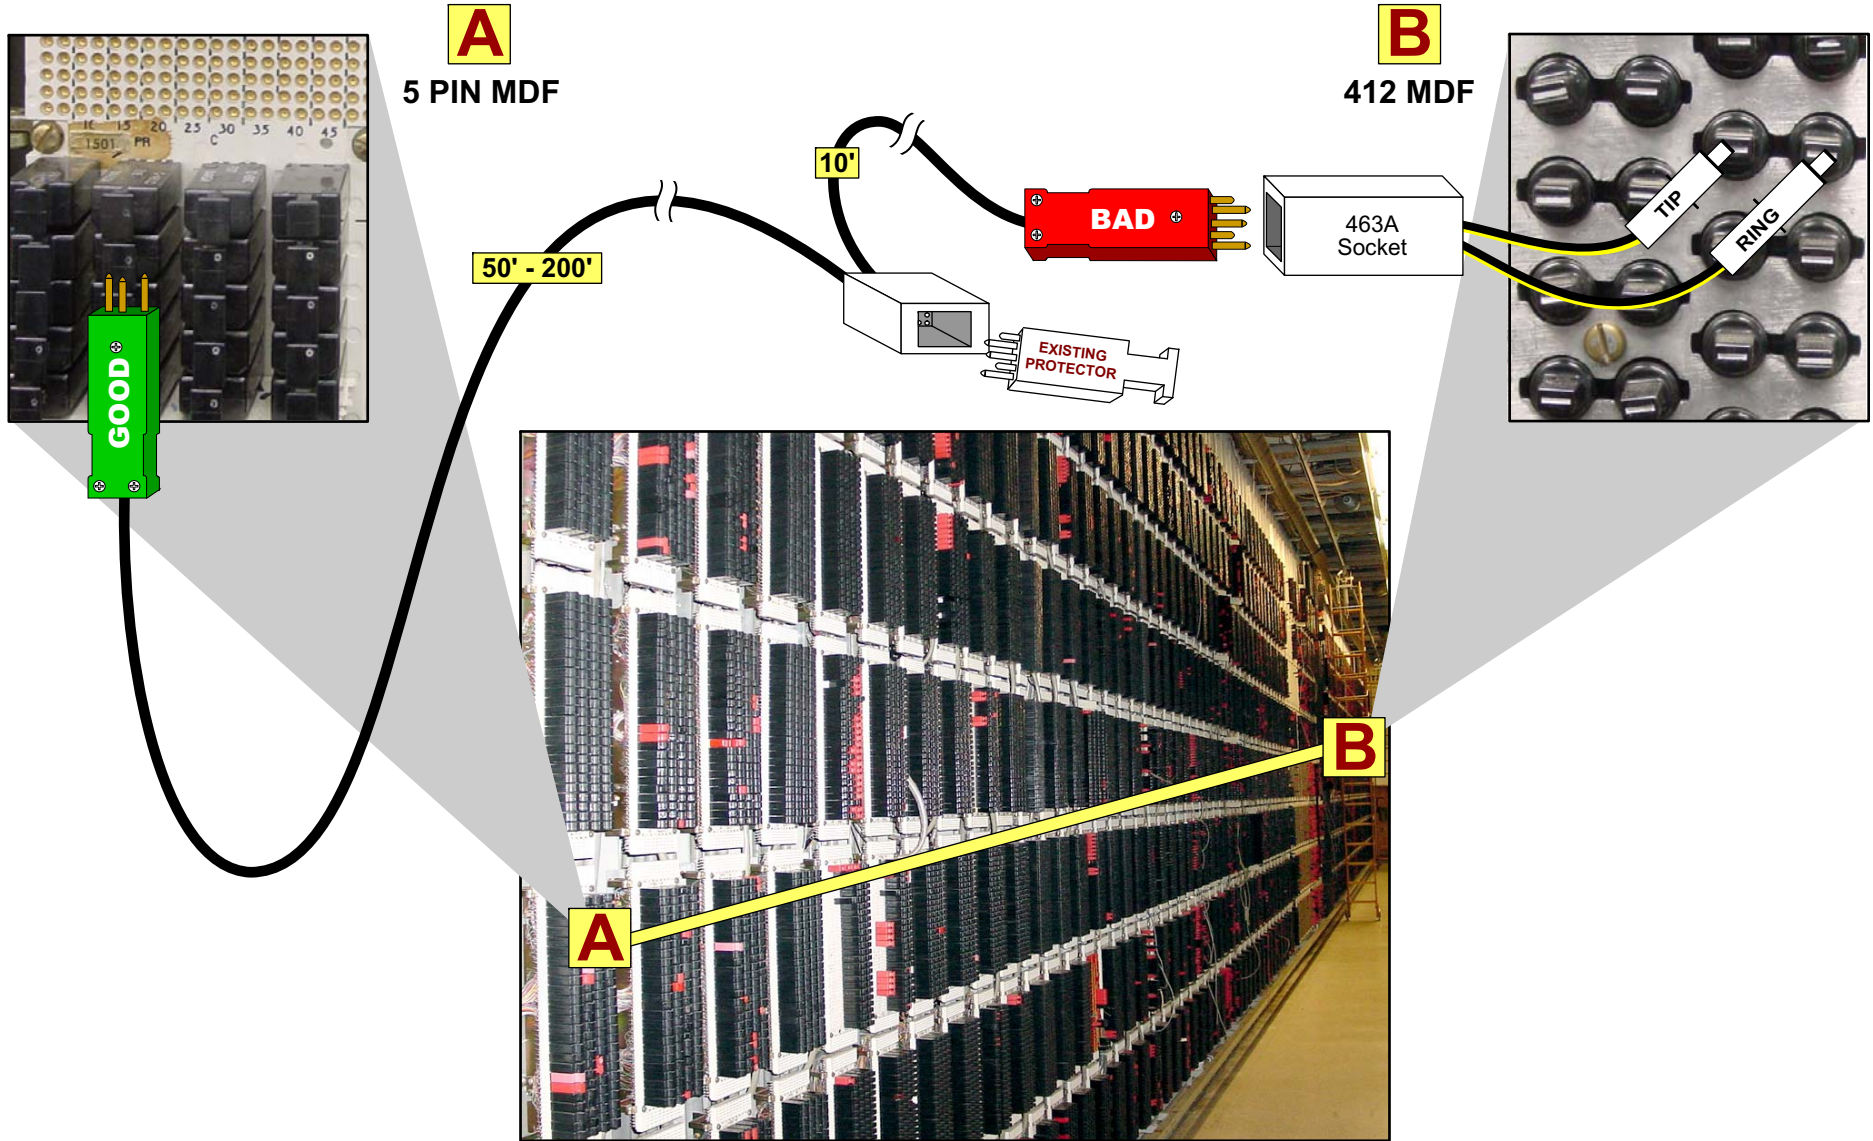

Universal Frame "Frogging Solution"

"Frogger" Protector Test Cords

1. Insert "Good" (green) plug into known good line.
2. Insert "Bad" (red) plug into bad line for temporary restoration.

Ordering Information:

400300FP-50	"Frogger" Protector Test Cord - (50')
400300FP-75	"Frogger" Protector Test Cord - (75')
400300FP-100	"Frogger" Protector Test Cord - (100')
400300FP-150	"Frogger" Protector Test Cord - (150')
400300FP-200	"Frogger" Protector Test Cord - (200')

"Frogger" Cord Extender

"Frogger" Universal Adapters

150 Cooper Rd. (F-15)
W. Berlin, NJ 08091

www.tagcords.com
Telecom Assistance Group

Telephone: (856) 753-8585
Fax: (856) 768-7645

Universal Frame "Frogging Solution"