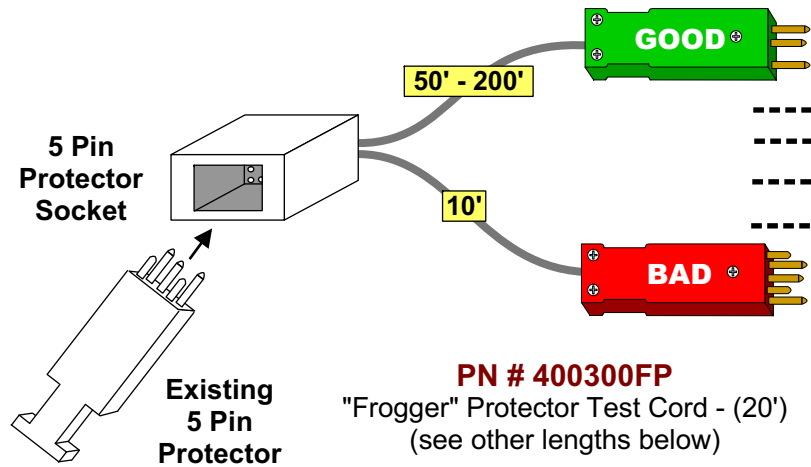

Universal Frame "Frogging Solution"

"Frogger" Protector Test Cords

1. Insert "Good" (green) plug into known good line.
2. Insert "Bad" (red) plug into bad line for temporary restoration.

Ordering Information:

400300FP-50	"Frogger" Protector Test Cord - (50')
400300FP-75	"Frogger" Protector Test Cord - (75')
400300FP-100	"Frogger" Protector Test Cord - (100')
400300FP-150	"Frogger" Protector Test Cord - (150')
400300FP-200	"Frogger" Protector Test Cord - (200')