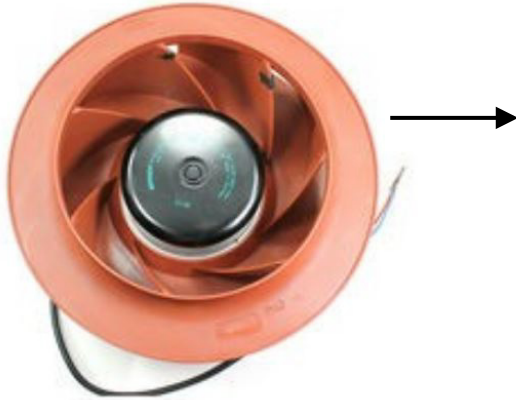

Airsys (48VDC) Cabinet / Wall Mount Air Conditioner Fans

PN # TF-MC225W-04

**(225mm) 48VDC
Backward Centrifugal Fan
for Cell Site Heat Exchangers**

w/ 4 Open End Wires

**AIRSYS UNICOOL
A/C CABINET MOUNT UNIT**

AIRSYS EVAPORATOR FAN MOTOR

**PN # TF-MC355W-04
(355mm) 48VDC
Backward Centrifugal Fan
for Cell Site A/C Units
& Heat Exchangers**

w/ 4 Wires & Connector

AIRSYS CONDENSER FAN MOTOR

150 Cooper Rd. (F-15)
W. Berlin, NJ 08091