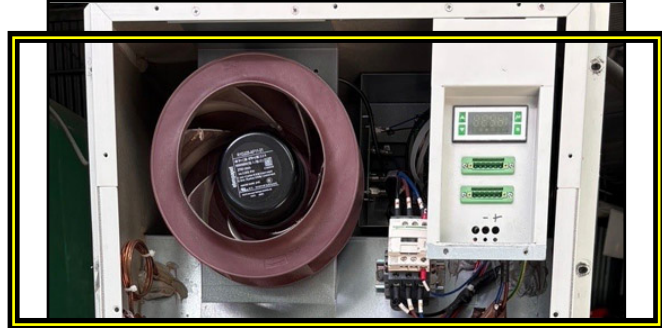

Airsys (48VDC) Cabinet / Wall Mount Air Conditioner Fans

PN # TF-MC225W-04

**(225mm) 48VDC
Backward Centrifugal Fan
for Cell Site Heat Exchangers**

w/ 4 Open End Wires

**AIRSYS UNICOOL
A/C CABINET MOUNT UNIT**

AIRSYS EVAPORATOR FAN MOTOR

**PN # TF-MC355W-04
(355mm) 48VDC
Backward Centrifugal Fan
for Cell Site A/C Units
& Heat Exchangers**

w/ 4 Wires & Connector

AIRSYS CONDENSER FAN MOTOR

150 Cooper Rd. (F-15)
W. Berlin, NJ 08091