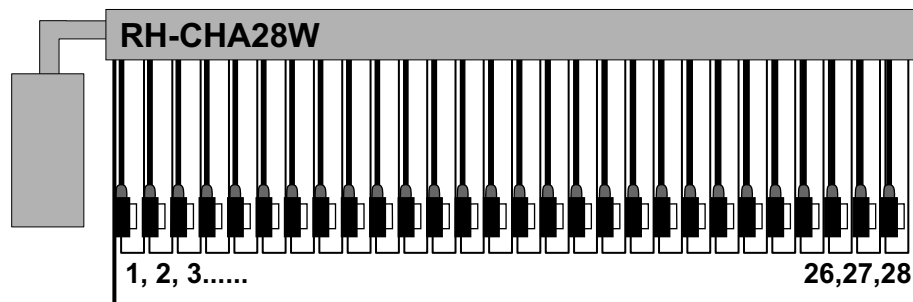

Identifying the Correct Rail Type is based on Numbering & Mounting Variations

RH-CHA28W

Shelf Interface Unit (HDSL Craft Access ports) Wideband 3190,
Numbered 1-28

VZ ID # 1104 1180