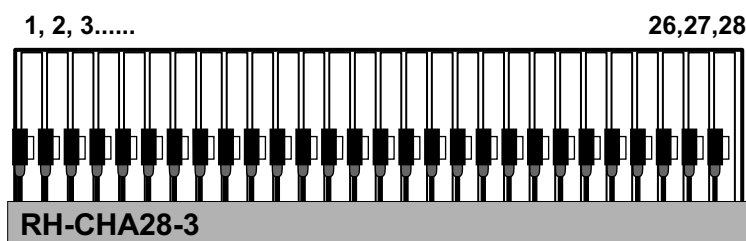

Identifying the Correct Rail Type is based on Numbering & Mounting Variations

RH-CHA28-3 (BASE MODEL)

Shelf Interface Unit (HDSL Craft Access ports)
DDM Plus, Numbered 1-28, Flush mount

VZ ID # 1104 1179

RH-CHA28-35

Shelf Interface Unit (HDSL Craft Access ports)
DDM Plus, Numbered 1-28,
Standard 5" protruding chassis

VZ ID # 1106 8473