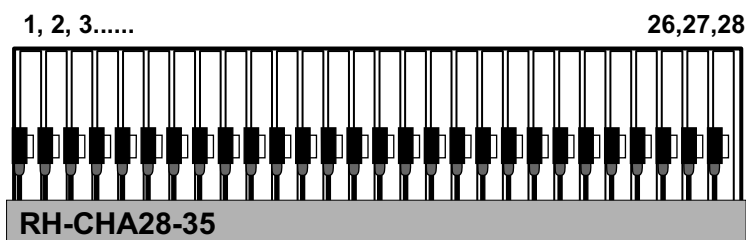

Identifying the Correct Rail Type is based on Numbering & Mounting Variations

RH-CHA28-3 (BASE MODEL)

Shelf Interface Unit (HDSL Craft Access ports)
DDM Plus, Numbered 1-28, Flush mount

VZ ID # 1104 1179

RH-CHA28-35

Shelf Interface Unit (HDSL Craft Access ports)
DDM Plus, Numbered 1-28,
Standard 5" protruding chassis

VZ ID # 1106 8473