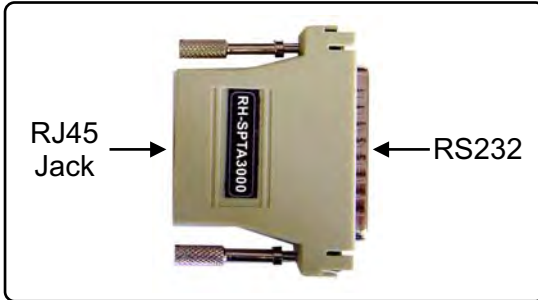

Connect RHTAS to a TA3000 System

TOTAL ACCESS 3000 BACKPLANE

PN # RH-SPTA3000
TA3000 Cat 5 Cable Adapter
(RJ45F to RS232)

VZ ID #
1104 4345

Cat 5 Cables (RJ45 to RJ45) @ various lengths

Call for Pricing

PART #	DESCRIPTION	PART #	DESCRIPTION
RH-CAT5-05	Cat 5 Cable (RJ45 to RJ45), (5')	RH-CAT5-80	Cat 5 Cable (RJ45 to RJ45), (80')
RH-CAT5-10	Cat 5 Cable (RJ45 to RJ45), (10')	RH-CAT5-100	Cat 5 Cable (RJ45 to RJ45), (100')
RH-CAT5-15	Cat 5 Cable (RJ45 to RJ45), (15')	RH-CAT5-110	Cat 5 Cable (RJ45 to RJ45), (110')
RH-CAT5-20	Cat 5 Cable (RJ45 to RJ45), (20')	RH-CAT5-125	Cat 5 Cable (RJ45 to RJ45), (125')
RH-CAT5-25	Cat 5 Cable (RJ45 to RJ45), (25')	RH-CAT5-150	Cat 5 Cable (RJ45 to RJ45), (150')
RH-CAT5-30	Cat 5 Cable (RJ45 to RJ45), (30')	RH-CAT5-200	Cat 5 Cable (RJ45 to RJ45), (200')
RH-CAT5-40	Cat 5 Cable (RJ45 to RJ45), (40')	RH-CAT5-250	Cat 5 Cable (RJ45 to RJ45), (250')
RH-CAT5-45	Cat 5 Cable (RJ45 to RJ45), (45')	RH-CAT5-300	Cat 5 Cable (RJ45 to RJ45), (300')
RH-CAT5-50	Cat 5 Cable (RJ45 to RJ45), (50')	RH-CAT5-350	Cat 5 Cable (RJ45 to RJ45), (350')
RH-CAT5-60	Cat 5 Cable (RJ45 to RJ45), (60')	RH-CAT5-400	Cat 5 Cable (RJ45 to RJ45), (400')
RH-CAT5-75	Cat 5 Cable (RJ45 to RJ45), (75')	RH-CAT5-500	Cat 5 Cable (RJ45 to RJ45), (500')