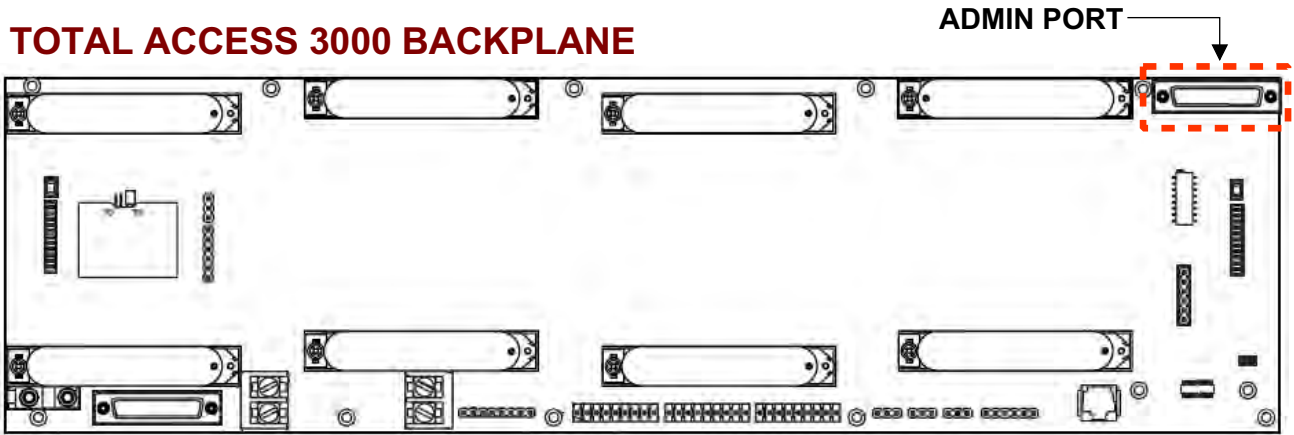

Connect RHTAS to a TA3000 System

TOTAL ACCESS 3000 BACKPLANE

PN # RH-SPTA3000
TA3000 Cat 5 Cable Adapter
(RJ45F to RS232)

VZ ID #
1104 4345

Cat 5 Cables (RJ45 to RJ45) @ various lengths

Call for Pricing

PART #	DESCRIPTION	PART #	DESCRIPTION
RH-CAT5-05	Cat 5 Cable (RJ45 to RJ45), (5')	RH-CAT5-80	Cat 5 Cable (RJ45 to RJ45), (80')
RH-CAT5-10	Cat 5 Cable (RJ45 to RJ45), (10')	RH-CAT5-100	Cat 5 Cable (RJ45 to RJ45), (100')
RH-CAT5-15	Cat 5 Cable (RJ45 to RJ45), (15')	RH-CAT5-110	Cat 5 Cable (RJ45 to RJ45), (110')
RH-CAT5-20	Cat 5 Cable (RJ45 to RJ45), (20')	RH-CAT5-125	Cat 5 Cable (RJ45 to RJ45), (125')
RH-CAT5-25	Cat 5 Cable (RJ45 to RJ45), (25')	RH-CAT5-150	Cat 5 Cable (RJ45 to RJ45), (150')
RH-CAT5-30	Cat 5 Cable (RJ45 to RJ45), (30')	RH-CAT5-200	Cat 5 Cable (RJ45 to RJ45), (200')
RH-CAT5-40	Cat 5 Cable (RJ45 to RJ45), (40')	RH-CAT5-250	Cat 5 Cable (RJ45 to RJ45), (250')
RH-CAT5-45	Cat 5 Cable (RJ45 to RJ45), (45')	RH-CAT5-300	Cat 5 Cable (RJ45 to RJ45), (300')
RH-CAT5-50	Cat 5 Cable (RJ45 to RJ45), (50')	RH-CAT5-350	Cat 5 Cable (RJ45 to RJ45), (350')
RH-CAT5-60	Cat 5 Cable (RJ45 to RJ45), (60')	RH-CAT5-400	Cat 5 Cable (RJ45 to RJ45), (400')
RH-CAT5-75	Cat 5 Cable (RJ45 to RJ45), (75')	RH-CAT5-500	Cat 5 Cable (RJ45 to RJ45), (500')