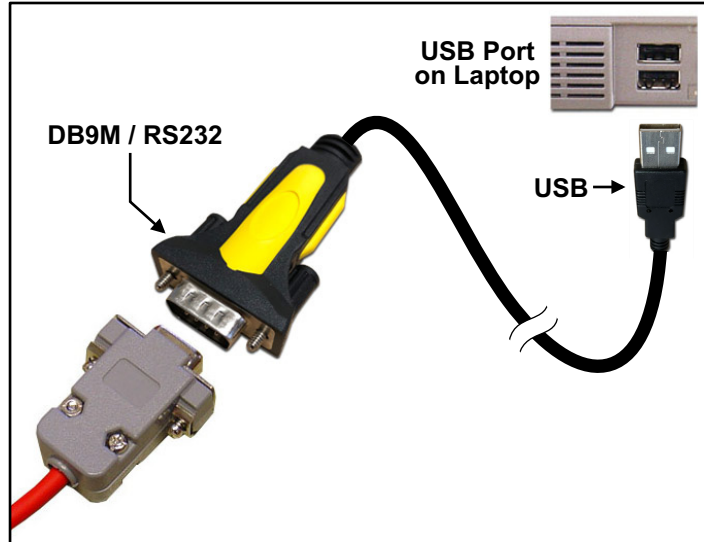

DB9M / RS232 to USB Adapter Cable

Need access to a Serial Port on your Laptop?

TAG's Adapter Cable will convert your Laptop's USB Port into a Serial Port!

Serial Port on an Older Laptop

System Requirements:

- Supports Windows® 2000 / XP / Server 2008 / Vista / 7 / 8 / 10
- Available USB Port

Application:

Plug the USB connector into your computer and the serial connector into your serial device to exchange files, data and more.

Ordering Information:

DB9M/RS232 to USB Adapter Cable

Supports Windows® 2000 / XP / Server 2008 / Vista / 7 / 8 / 10

WINBUY #

400720USB

150 Cooper Rd. (F-15)
W. Berlin, NJ 08091

www.tagcords.com

Telecom Assistance Group