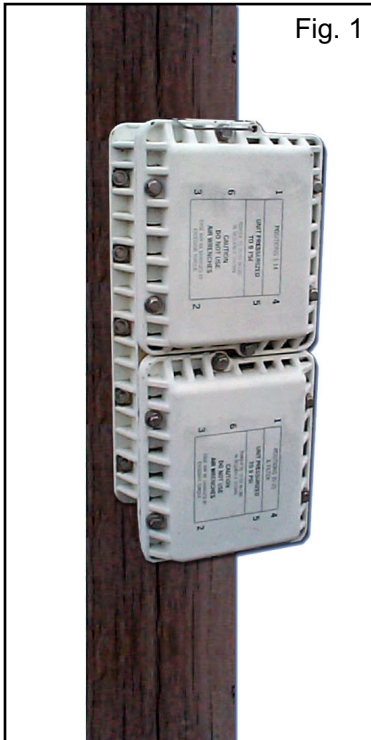

The EXT238K3 Kit is designed for technicians who test at T1 Line Repeater Housings, such as 818 apparatus cases. (see Fig. 1) The Kit Includes:

Fig. 1

(1) EXT238
T1 Line Repeater Access Board

(1) 600209
Carrying Case

(1) 400210RD03
Bantam to Bantam - Red, (3')

(1) 400210ARD03
Bantam to Alligator Clips - Red, (3')

(1) 400210BK03
Bantam to Bantam - Black, (3')

(1) 400210ABK03
Bantam to Alligator Clips - Black, (3')

Ordering Information:

T1 Repeater Access Kit

includes: (1) EXT238, (1) 400210RD03, (1) 400210BK03,
(1) 400210ARD03, (1) 400210ABK03 & (1) 600209

WINBUY # (KIT)
EXT238K3

T1 Line Repeater Wiring Access Board (w/ Bantam Jacks)

EXT238