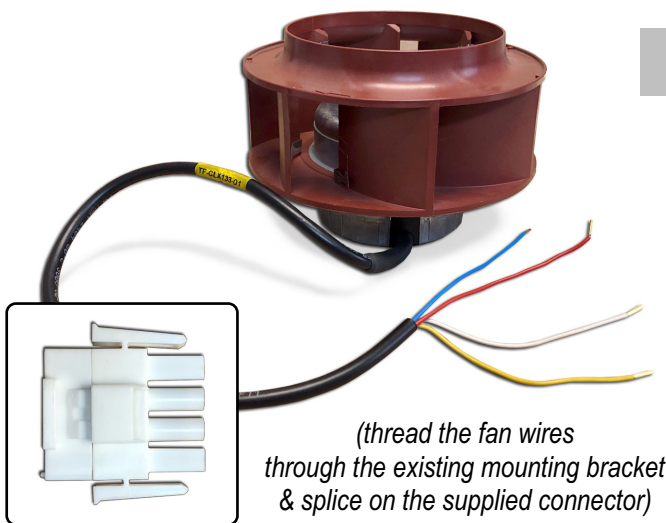

## **PN # TF-CLX225-03 (call for pricing)**

(225mm) HX Impeller Fan (**Lower**) for  
**Calix ODC Cabinet**  
w/ 4 Wire Male Snap on Plug, (30" cable)

## "Calix ODC - 225mm"

*(fan only,  
mounting bracket  
is not included)*

**(4) HEAT EXCHANGERS ARE  
MOUNTED IN THE HX UNITS  
ATTACHED TO THE DOORS**

## "Calix ODC - 133mm"

**WINBUY # TFCLX13301**  
(133mm) Heat Exchanger for  
**Calix ODC Cabinet**  
w/ 4 Wire Open End\*

*\*(includes (4) butt splices  
& (1) 4 pin connector)*

*(fan only,  
mounting bracket  
is not included)*