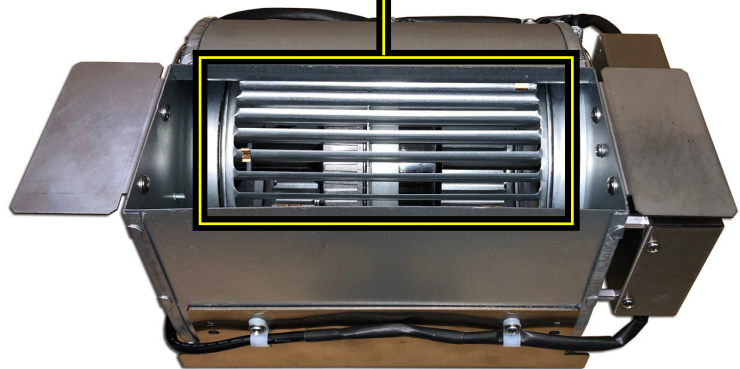

# DMS-100 DPCC SuperNode Blower "Squirrel Cage" Replacement

## ► NEW Drop-in Replacement

**DMS DPCC SUPERNODE  
"SQUIRREL CAGE"  
REPLACEMENT BLOWERS**  
(use in **NT9X01XX DPCC**,  
(replaces **A0345301**))

**CONTROL BOX  
w/ INTERNAL SENSOR,  
WIRING HARNESS & PLUG**

**NT9X01XX DPCC**

**"SQUIRREL CAGE"  
w/ INTEGRAL MOTOR**

**NT9X01XX DPCC HAS  
(4) BLOWER UNITS PER BAY**