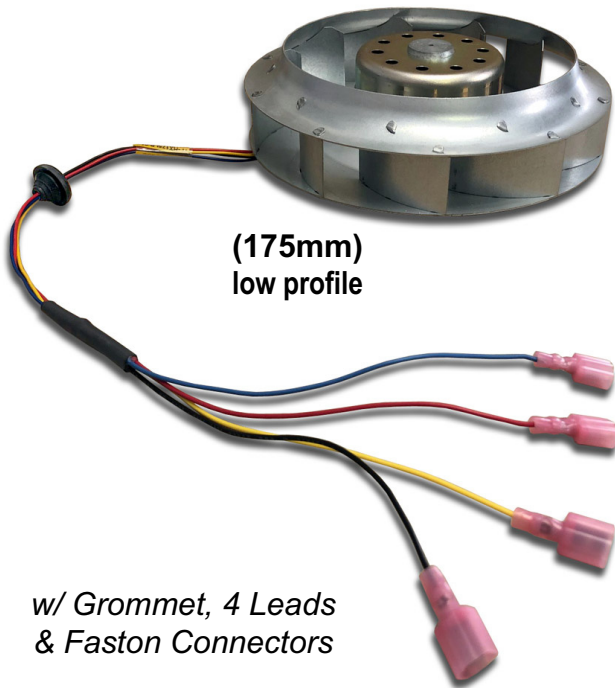

OSP Cabinet Heat Exchanger Fans

(175mm)
low profile

w/ Grommet, 4 Leads
& Faston Connectors

"ODC Cabinet Door"

WINBUY # TFHX175LP01
(175mm) "Low Profile"
Heat Exchanger for
Calix ODC Cabinet Door

CALIX ODC CABINET (DOOR)

"ODC-1000 Cabinet"

WINBUY # TFHX220LP01
(220mm) "Low Profile"
Heat Exchanger for
Calix ODC-1000 Cabinet

CALIX ODC-1000 CABINET (REAR VIEW)

(220mm)
low profile

w/ 4 Leads &
Faston Connectors

(fan only, use with existing
mounting bracket)