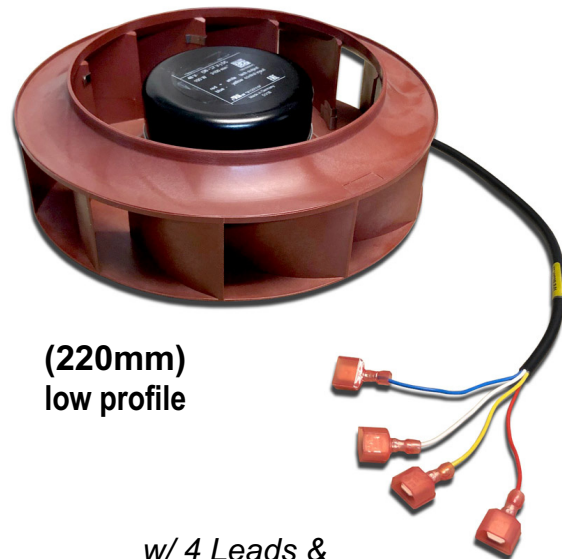

OSP Cabinet Heat Exchanger Fans

(175mm)
low profile

w/ Grommet, 4 Leads
& Faston Connectors

"ODC Cabinet Door"

WINBUY # TFHX175LP01
(175mm) "Low Profile"
Heat Exchanger for
Calix ODC Cabinet Door

CALIX ODC CABINET (DOOR)

"ODC-1000 Cabinet"

WINBUY # TFHX220LP01
(220mm) "Low Profile"
Heat Exchanger for
Calix ODC-1000 Cabinet

CALIX ODC-1000 CABINET (REAR VIEW)

(220mm)
low profile

w/ 4 Leads &
Faston Connectors

(fan only, use with existing
mounting bracket)