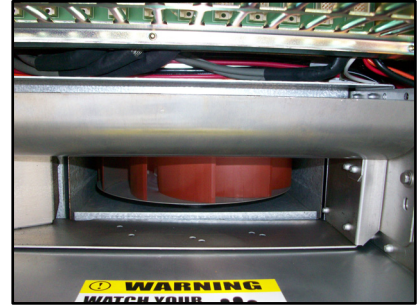

TOP OF MESA CABINET
w/ EXISTING FAN
(ORDER WINBUY # TFMC22501)

BOTTOM OF MESA CABINET
w/ EXISTING FAN
(ORDER WINBUY # TFMC22502)

WINBUY # TFMC22501 *
(225mm) Heat Exchanger for
Mesa Cabinet (Top)

w/ Round Weatherproof Connector

** use with existing bracket*

*(Fans are accessed through
a panel on the solar shield)*

WINBUY # TFMC22502 **
(225mm) Heat Exchanger for
Mesa Cabinet (Bottom)

w/ 4 Wire Plug

**** fan only, use with existing bracket -**