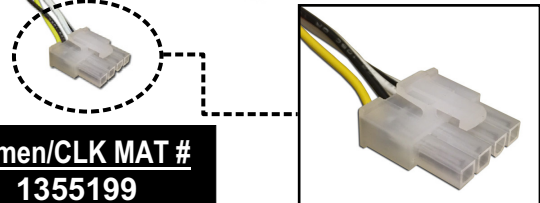

OSP Cabinet Replacement Fans

"NEC C-REX"

PN # TF-CREX-01
 48 Volt Replacement Fan for
NEC C-REX Cabinet Fan Tray
 (Round Fan) w/ 4 Wire Plug

ZHONE / NEC ISC-303 FAN TRAY
 (w/ 2 EXISTING FANS) *(fan tray is not included)*

Lumen/CLK MAT #
1355199

Lumen/CLK MAT #
1355240

NEW F2876A
 Alarm Control Boards
 are also available,
 order # **TFC-F2876A**,
MAT # 1479394

PN # TF-CREX-02
 48 Volt Replacement Fan for
NEC C-REX Cabinet Fan Shelf
 (Square Fan) w/ 2 Wire Open End

NEC F2876A FAN SHELF
 (w/ 4 EXISTING FANS) *(fan shelf is not included)*

PN # TF-CREX-03
 48 Volt Replacement Fan for
NEC C-REX Cabinet ECU Fan Tray Unit
 (Square Fan) w/ 3 Wire Open End

NEC Y4899A/74884A ECU
 (w/ 4 EXISTING FANS) *(ECU fan unit is not included)*