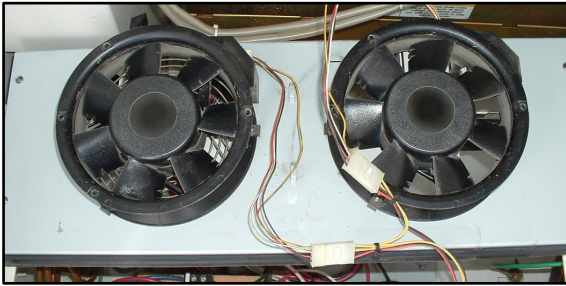

OSP Cabinet Replacement Fans

"NEC C-REX"

PN # TF-CREX-01
 48 Volt Replacement Fan for
NEC C-REX Cabinet Fan Tray
 (Round Fan) w/ 4 Wire Plug

ZHONE / NEC ISC-303 FAN TRAY
 (w/ 2 EXISTING FANS) *(fan tray is not included)*

Lumen/CLK MAT #
1355199

Lumen/CLK MAT #
1355240

NEW F2876A
 Alarm Control Boards
 are also available,
 order # **TFC-F2876A**,
MAT # 1479394

PN # TF-CREX-02
 48 Volt Replacement Fan for
NEC C-REX Cabinet Fan Shelf
 (Square Fan) w/ 2 Wire Open End

NEC F2876A FAN SHELF
 (w/ 4 EXISTING FANS) *(fan shelf is not included)*

PN # TF-CREX-03
 48 Volt Replacement Fan for
NEC C-REX Cabinet ECU Fan Tray Unit
 (Square Fan) w/ 3 Wire Open End

NEC Y4899A/74884A ECU
 (w/ 4 EXISTING FANS) *(ECU fan unit is not included)*