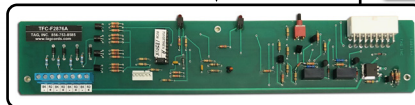

OSP Cabinet Replacement Fans

"NEC C-REX"

PN # TF-CREX-01
 48 Volt Replacement Fan for
NEC C-REX Cabinet Fan Tray
 (Round Fan) w/ 4 Wire Plug

ZHONE / NEC ISC-303 FAN TRAY
 (w/ 2 EXISTING FANS) *(fan tray is not included)*

Lumen/CLK MAT #
1355199

Lumen/CLK MAT #
1355240

NEW F2876A
 Alarm Control Boards
 are also available,
 order # **TFC-F2876A**,
MAT # 1479394

PN # TF-CREX-02
 48 Volt Replacement Fan for
NEC C-REX Cabinet Fan Shelf
 (Square Fan) w/ 2 Wire Open End

NEC F2876A FAN SHELF
 (w/ 4 EXISTING FANS) *(fan shelf is not included)*

PN # TF-CREX-03
 48 Volt Replacement Fan for
NEC C-REX Cabinet ECU Fan Tray Unit
 (Square Fan) w/ 3 Wire Open End

NEC Y4899A/74884A ECU
 (w/ 4 EXISTING FANS) *(ECU fan unit is not included)*