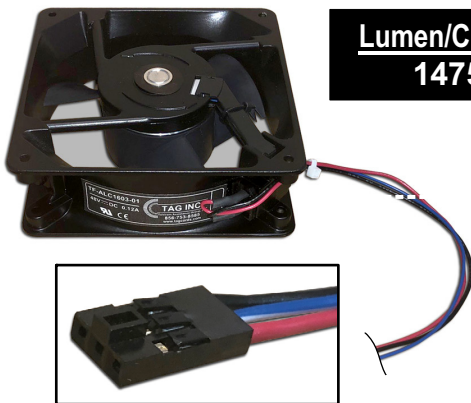

Alcatel (1000 / 7300 / DSC ECS1 / 1603)* Replacement Fans

"Alcatel 1000 / 7300"

PN # TF-ALC-01

48V Replacement Fan for
Alcatel 1000 / 7300 Fan Tray
w/ Tach Output & 3 Wire Plug

(use in **3EC 15478** (XXXX),
3EC 37933 (XXXX) &
3EC 36760 (XXXX) Fan Trays)

Lumen/CLK MAT #
1337633

"Alcatel 7300"

PN # TF-AL7300-02

48V Replacement Fan for
Alcatel 7300 Fan Tray
w/ Internal Sensor, Tach Output & 3 Wire Plug
(use in **3EC 16697** (XXXX) Fan Trays)

Lumen/CLK MAT # 1341521

"DSC / Alcatel ECS1"

PN # TF-DSCECS1-01

48V Replacement Fan for
DSC / Alcatel ECS1 Fan Tray
w/ 3 Wire Plug

Lumen/CLK MAT # 1341522

"Alcatel 1603"

Lumen/CLK MAT #
1475327

PN # TF-ALC1603-01
48V Replacement Fan for
Alcatel 1603 Low-Volume Fan Tray
w/ 3 Wire Plug