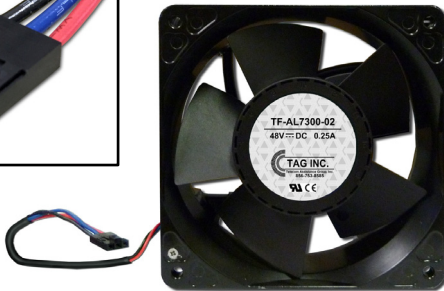

Alcatel (1000 / 7300 / DSC ECS1 / 1603)* Replacement Fans

"Alcatel 1000 / 7300"

PN # TF-ALC-01

48V Replacement Fan for
Alcatel 1000 / 7300 Fan Tray
w/ Tach Output & 3 Wire Plug

(use in **3EC 15478** (XXXX),
3EC 37933 (XXXX) &
3EC 36760 (XXXX) Fan Trays)

Lumen/CLK MAT #
1337633

"Alcatel 7300"

PN # TF-AL7300-02

48V Replacement Fan for
Alcatel 7300 Fan Tray
w/ Internal Sensor, Tach Output & 3 Wire Plug
(use in **3EC 16697** (XXXX) Fan Trays)

Lumen/CLK MAT # 1341521

"DSC / Alcatel ECS1"

PN # TF-DSCECS1-01

48V Replacement Fan for
DSC / Alcatel ECS1 Fan Tray
w/ 3 Wire Plug

Lumen/CLK MAT # 1341522

"Alcatel 1603"

Lumen/CLK MAT #
1475327

PN # TF-ALC1603-01
48V Replacement Fan for
Alcatel 1603 Low-Volume Fan Tray
w/ 3 Wire Plug