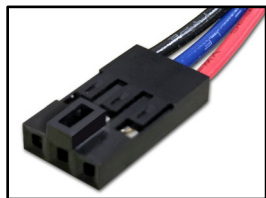

Alcatel (1000 / 7300 / DSC ECS1 / 1603)* Replacement Fans

"Alcatel 1000 / 7300"

PN # TF-ALC-01

48V Replacement Fan for
Alcatel 1000 / 7300 Fan Tray
w/ Tach Output & 3 Wire Plug

(use in **3EC 15478** (XXXX),
3EC 37933 (XXXX) &
3EC 36760 (XXXX) Fan Trays)

Lumen/CLK MAT #
1337633

"Alcatel 7300"

PN # TF-AL7300-02

48V Replacement Fan for
Alcatel 7300 Fan Tray
w/ Internal Sensor, Tach Output & 3 Wire Plug
(use in **3EC 16697** (XXXX) Fan Trays)

Lumen/CLK MAT # 1341521

"DSC / Alcatel ECS1"

PN # TF-DSCECS1-01

48V Replacement Fan for
DSC / Alcatel ECS1 Fan Tray
w/ 3 Wire Plug

Lumen/CLK MAT # 1341522

"Alcatel 1603"

Lumen/CLK MAT #
1475327

PN # TF-ALC1603-01
48V Replacement Fan for
Alcatel 1603 Low-Volume Fan Tray
w/ 3 Wire Plug