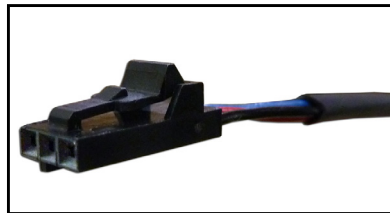

Alcatel (1000 / 7300 / DSC ECS1 / 1603)* Replacement Fans

"Alcatel 1000 / 7300"

PN # TF-ALC-01

48V Replacement Fan for
Alcatel 1000 / 7300 Fan Tray
w/ Tach Output & 3 Wire Plug

(use in **3EC 15478** (XXXX),
3EC 37933 (XXXX) &
3EC 36760 (XXXX) Fan Trays)

Lumen/CLK MAT #
1337633

"Alcatel 7300"

PN # TF-AL7300-02

48V Replacement Fan for
Alcatel 7300 Fan Tray
w/ Internal Sensor, Tach Output & 3 Wire Plug
(use in **3EC 16697** (XXXX) Fan Trays)

Lumen/CLK MAT # 1341521

"DSC / Alcatel ECS1"

PN # TF-DSCECS1-01

48V Replacement Fan for
DSC / Alcatel ECS1 Fan Tray
w/ 3 Wire Plug

Lumen/CLK MAT # 1341522

"Alcatel 1603"

Lumen/CLK MAT #
1475327

PN # TF-ALC1603-01
48V Replacement Fan for
Alcatel 1603 Low-Volume Fan Tray
w/ 3 Wire Plug