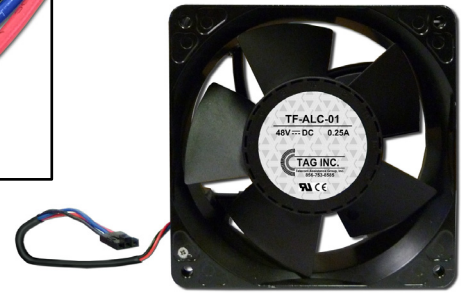

Alcatel (1000 / 7300 / DSC ECS1 / 1603)* Replacement Fans

"Alcatel 1000 / 7300"

PN # TF-ALC-01

48V Replacement Fan for
Alcatel 1000 / 7300 Fan Tray
w/ Tach Output & 3 Wire Plug

(use in **3EC 15478** (XXXX),
3EC 37933 (XXXX) &
3EC 36760 (XXXX) Fan Trays)

Lumen/CLK MAT #
1337633

"Alcatel 7300"

PN # TF-AL7300-02

48V Replacement Fan for
Alcatel 7300 Fan Tray
w/ Internal Sensor, Tach Output & 3 Wire Plug
(use in **3EC 16697** (XXXX) Fan Trays)

Lumen/CLK MAT # 1341521

"DSC / Alcatel ECS1"

PN # TF-DSCECS1-01

48V Replacement Fan for
DSC / Alcatel ECS1 Fan Tray
w/ 3 Wire Plug

Lumen/CLK MAT # 1341522

"Alcatel 1603"

Lumen/CLK MAT #
1475327

PN # TF-ALC1603-01
48V Replacement Fan for
Alcatel 1603 Low-Volume Fan Tray
w/ 3 Wire Plug