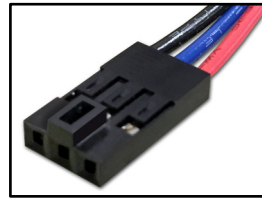

Alcatel (1000 / 7300 / DSC ECS1 / 1603)* Replacement Fans

"Alcatel 1000 / 7300"

PN # TF-ALC-01

48V Replacement Fan for
Alcatel 1000 / 7300 Fan Tray
w/ Tach Output & 3 Wire Plug

(use in **3EC 15478** (XXXX),
3EC 37933 (XXXX) &
3EC 36760 (XXXX) Fan Trays)

Lumen/CLK MAT #
1337633

"Alcatel 7300"

PN # TF-AL7300-02

48V Replacement Fan for
Alcatel 7300 Fan Tray
w/ Internal Sensor, Tach Output & 3 Wire Plug
(use in **3EC 16697** (XXXX) Fan Trays)

Lumen/CLK MAT # 1341521

"DSC / Alcatel ECS1"

PN # TF-DSCECS1-01

48V Replacement Fan for
DSC / Alcatel ECS1 Fan Tray
w/ 3 Wire Plug

Lumen/CLK MAT # 1341522

"Alcatel 1603"

Lumen/CLK MAT #
1475327

PN # TF-ALC1603-01
48V Replacement Fan for
Alcatel 1603 Low-Volume Fan Tray
w/ 3 Wire Plug