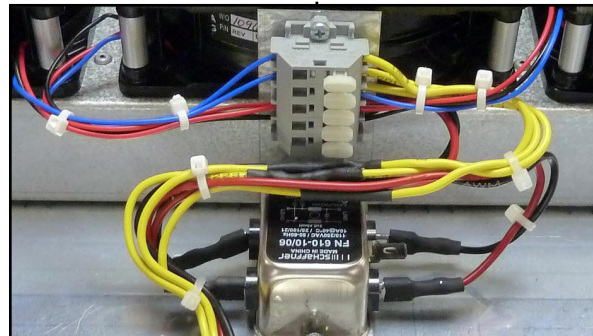

BigBand* Replacement Fans

PN # TF-BIGBND-01

BigBand 12 Volt

3 Wire Open End Replacement Fan
w/ Speed Control

(fan only, use existing guard grill & hardware)

Application:

TAG's PN # TF-BIGBND-01 replaces defective 12V / 2.5A / 30W fans in a BigBand SDV Mux.

BIGBAND SWITCHED DIGITAL VIDEO MUX

BIGBAND FAN TRAY

Ordering Information:

Lumen/CLK MAT

TF-BIGBND-01

**BigBand 12 Volt Replacement Fan
w/ 3 Wire Open End & Speed Control**
(fan only, use existing guard grill & hardware)