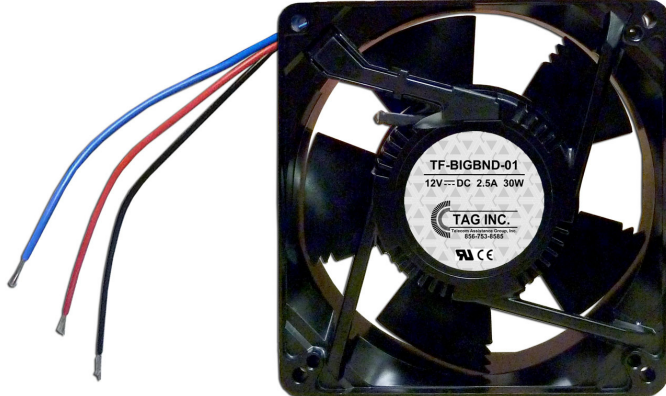

BigBand* Replacement Fans

PN # TF-BIGBND-01

BigBand 12 Volt

3 Wire Open End Replacement Fan
w/ Speed Control

(fan only, use existing guard grill & hardware)

Application:

TAG's PN # TF-BIGBND-01 replaces defective 12V / 2.5A / 30W fans in a BigBand SDV Mux.

BIGBAND SWITCHED DIGITAL VIDEO MUX

BIGBAND FAN TRAY

Ordering Information:

Lumen/CLK MAT

TF-BIGBND-01

**BigBand 12 Volt Replacement Fan
w/ 3 Wire Open End & Speed Control**
(fan only, use existing guard grill & hardware)

1341523

TF-BIGBND-03SR**

BigBand Shelf / Door Repair
TAG repair service includes: (3) PN # TF-BIGBND-01 Fans

7005999

**** Customer supplied shelf - for more information,
Please call: 856-753-8585 or email: custsvcs@tagcords.com**