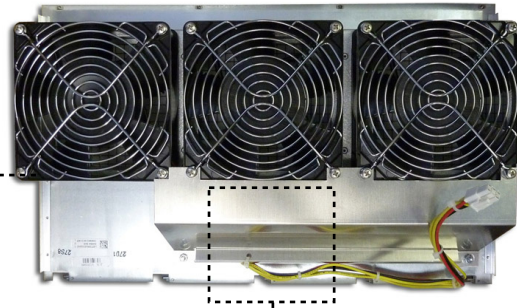

BigBand* Replacement Fans

PN # TF-BIGBND-01

BigBand 12 Volt

3 Wire Open End Replacement Fan
w/ Speed Control

(fan only, use existing guard grill & hardware)

Application:

TAG's PN # TF-BIGBND-01 replaces defective 12V / 2.5A / 30W fans in a BigBand SDV Mux.

BIGBAND SWITCHED DIGITAL VIDEO MUX

BIGBAND FAN TRAY

Ordering Information:

Lumen/CLK MAT

TF-BIGBND-01

**BigBand 12 Volt Replacement Fan
w/ 3 Wire Open End & Speed Control**
(fan only, use existing guard grill & hardware)