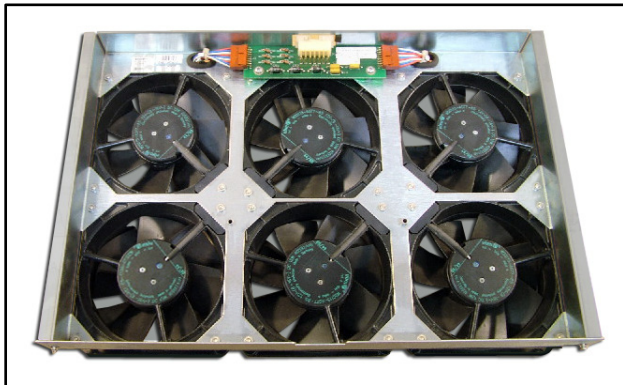

Lucent CBX 500* OCD Replacement Cooling Fans

"CBX500 OCD"

PN # TF-CBX500-01
12V Cooling Fan Replacement for
CBX 500 OCD Fan Tray
w/ 3 Wire Pins

CBX 500 TRAY (6 FANS)
(fan tray is not included)

Ordering Information:

TF-CBX500-01

**12 Volt Cooling Fan Replacement for
CBX 500 OCD Fan Tray
w/ 3 Wire Pins**

Lumen/CLK MAT #

1336683

150 Cooper Rd. (F-15)
W. Berlin, NJ 08091

www.tagcords.com

Telephone: (856) 753-8585
Fax: (856) 768-7645