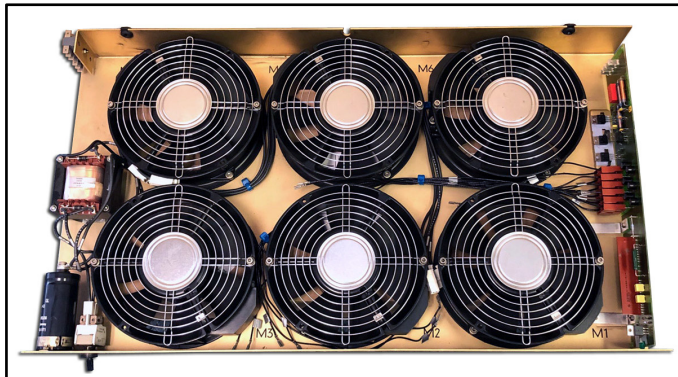

Siemens EWSD* Replacement Fans

"Siemens EWSD"

PN # TF-EWSD-01

48 Volt Replacement Fan for
Siemens EWSD Fan Tray

Square Fan w/ Power Prongs

(fan only, use with existing guard grill)

**Lumen/CLK MAT #
1341508**

SIEMENS EWSD FAN TRAY (10 SQUARE FANS)
(S30050-B5681, fan tray is not included)

(connector view)

"Siemens EWSD"

PN # TF-EWSD-02

48 Volt Replacement Fan for
Siemens EWSD Fan Tray

Round Fan w/ Power Prongs

(fan only, use with existing guard grill)

SIEMENS EWSD FAN TRAY (6 ROUND FANS)
(S30050-B5877, fan tray is not included)

(connector view)

150 Cooper Rd. (F-15)
W. Berlin, NJ 08091

www.tagcords.com

Telephone: (856) 753-8585
Fax : (856) 768-7645

Telecom Assistance Group