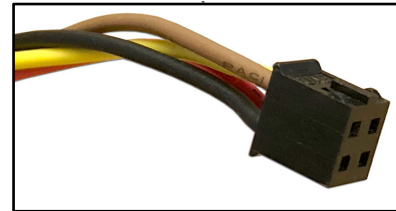

Galaxy 595LTB / Fujitsu 4500 Replacement Fans

"Galaxy 595LTB"

PN # TF-GLX595LTB-01
48 Volt Replacement Fan for
Galaxy 595LTB Rectifier
w/ 4 Wire Plug

Lumen/CLK MAT #
1462387

"Flashwave 4500"

PN # TF-FW4500-01
48 Volt Replacement Fan for
Fujitsu Flashwave 4500 Fan Unit
w/ 4 Wire Plug

*(use in Fan Unit # FC9580FAN1,
HECI: SNPQCUG5AB)*

FUJITSU FLASHWAVE 4500
(4) FAN UNITS PER BAY
(fan tray is not included)

150 Cooper Rd. (F-15)
W. Berlin, NJ 08091

www.tagcords.com

Telephone: (856) 753-8585
Fax : (856) 768-7645