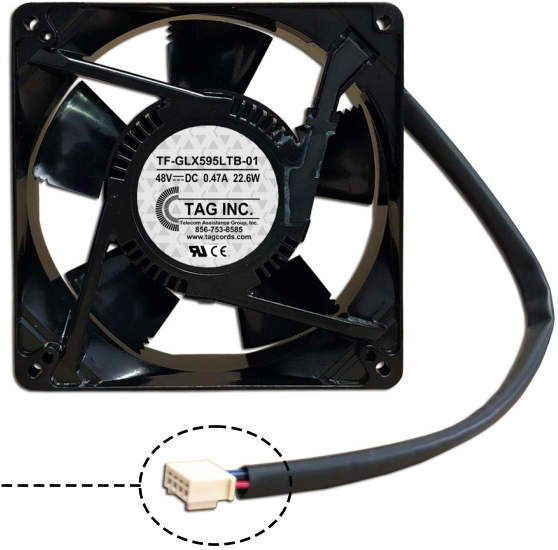

Galaxy 595LTB / Fujitsu 4500 Replacement Fans

"Galaxy 595LTB"

PN # TF-GLX595LTB-01
48 Volt Replacement Fan for
Galaxy 595LTB Rectifier
w/ 4 Wire Plug

Lumen/CLK MAT #
1462387

"Flashwave 4500"

PN # TF-FW4500-01
48 Volt Replacement Fan for
Fujitsu Flashwave 4500 Fan Unit
w/ 4 Wire Plug

*(use in Fan Unit # FC9580FAN1,
HECI: SNPQCUG5AB)*

FUJITSU FLASHWAVE 4500
(4) FAN UNITS PER BAY
(fan tray is not included)

150 Cooper Rd. (F-15)
W. Berlin, NJ 08091

www.tagcords.com

Telephone: (856) 753-8585
Fax : (856) 768-7645