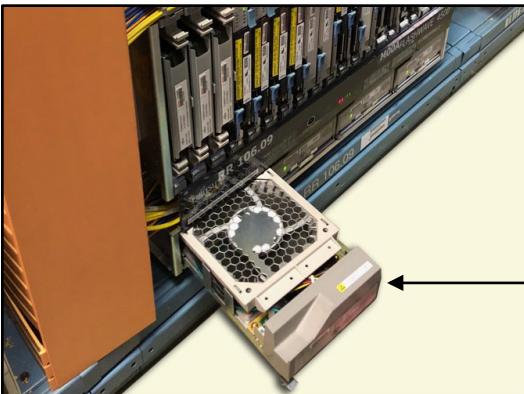

Galaxy 595LTB / Fujitsu 4500 Replacement Fans

"Galaxy 595LTB"

PN # TF-GLX595LTB-01
48 Volt Replacement Fan for
Galaxy 595LTB Rectifier
w/ 4 Wire Plug

Lumen/CLK MAT #
1462387

"Flashwave 4500"

PN # TF-FW4500-01
48 Volt Replacement Fan for
Fujitsu Flashwave 4500 Fan Unit
w/ 4 Wire Plug

*(use in Fan Unit # FC9580FAN1,
HECI: SNPQCUG5AB)*

FUJITSU FLASHWAVE 4500
(4) FAN UNITS PER BAY
(fan tray is not included)

150 Cooper Rd. (F-15)
W. Berlin, NJ 08091

www.tagcords.com

Telephone: (856) 753-8585
Fax : (856) 768-7645