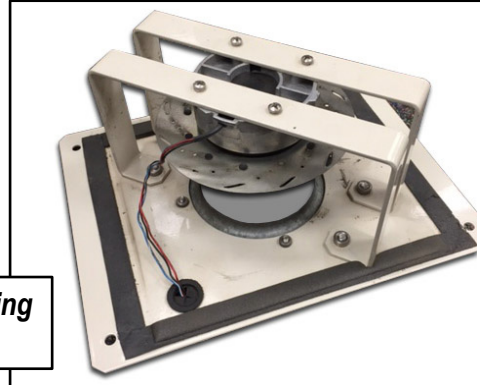

## "Mesa 768 Cabinet"

(133mm)

Lumen/CLK MAT #  
1355448

**PN # TF-MC133-02**  
(133mm) Heat Exchanger for  
Mesa 768 Cabinets  
w/ 3 Pin Plug

(fan only - use with existing  
mounting bracket)

3 PIN MALE  
BULKHEAD PLUG

## "Mesa Sport Cabinet"

**PN # TF-MC133-05**  
(133mm) Heat Exchanger for  
Mesa Sport Cabinets  
w/ 3 Pin Male Bulkhead Plug

(fan only - use with existing  
mounting bracket)

## "Mesa Sport Cabinet"

**PN # TF-CSHX133-01**  
(133mm) Heat Exchanger for  
Cell Site Mesa Sport Cabinets  
w/ 4 Pin Male Weatherproof Plug

(fan only - use with existing  
mounting bracket)

(133mm)

4 PIN MALE  
WEATHERPROOF PLUG