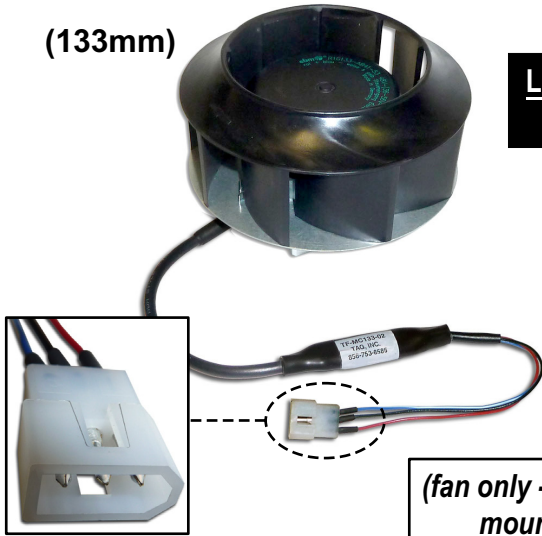

## "Mesa 768 Cabinet"

(133mm)

Lumen/CLK MAT #  
1355448

**PN # TF-MC133-02**  
(133mm) Heat Exchanger for  
Mesa 768 Cabinets  
w/ 3 Pin Plug

(fan only - use with existing  
mounting bracket)

3 PIN MALE  
BULKHEAD PLUG

## "Mesa Sport Cabinet"

**PN # TF-MC133-05**  
(133mm) Heat Exchanger for  
Mesa Sport Cabinets  
w/ 3 Pin Male Bulkhead Plug

(fan only - use with existing  
mounting bracket)

## "Mesa Sport Cabinet"

**PN # TF-CSHX133-01**  
(133mm) Heat Exchanger for  
Cell Site Mesa Sport Cabinets  
w/ 4 Pin Male Weatherproof Plug

(fan only - use with existing  
mounting bracket)

(133mm)

4 PIN MALE  
WEATHERPROOF PLUG