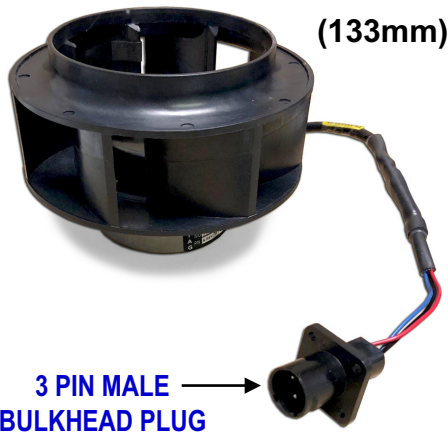

## "Mesa 768 Cabinet"

(133mm)

Lumen/CLK MAT #  
1355448

**PN # TF-MC133-02**  
(133mm) Heat Exchanger for  
Mesa 768 Cabinets  
w/ 3 Pin Plug

(fan only - use with existing  
mounting bracket)

3 PIN MALE  
BULKHEAD PLUG

## "Mesa Sport Cabinet"

**PN # TF-MC133-05**  
(133mm) Heat Exchanger for  
Mesa Sport Cabinets  
w/ 3 Pin Male Bulkhead Plug

(fan only - use with existing  
mounting bracket)

## "Mesa Sport Cabinet"

**PN # TF-CSHX133-01**  
(133mm) Heat Exchanger for  
Cell Site Mesa Sport Cabinets  
w/ 4 Pin Male Weatherproof Plug

(fan only - use with existing  
mounting bracket)

(133mm)

4 PIN MALE  
WEATHERPROOF PLUG