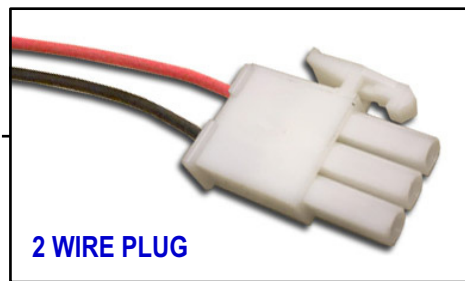

### Ordering Information:

		<u>Lumen/CLK MAT #</u>
TF-RHM400-01	220VAC Fan for RHM-400/800 Rectifier Unit (Lorain / Marconi) w/ power prongs <i>(use in RHM400D50 &amp; RHM800E50 Rectifier Units)</i>	1341529

"DC Fan"

"A50B50\* Rectifier"

\*V50B50 fans are also available - see ordering information below

2 WIRE PLUG