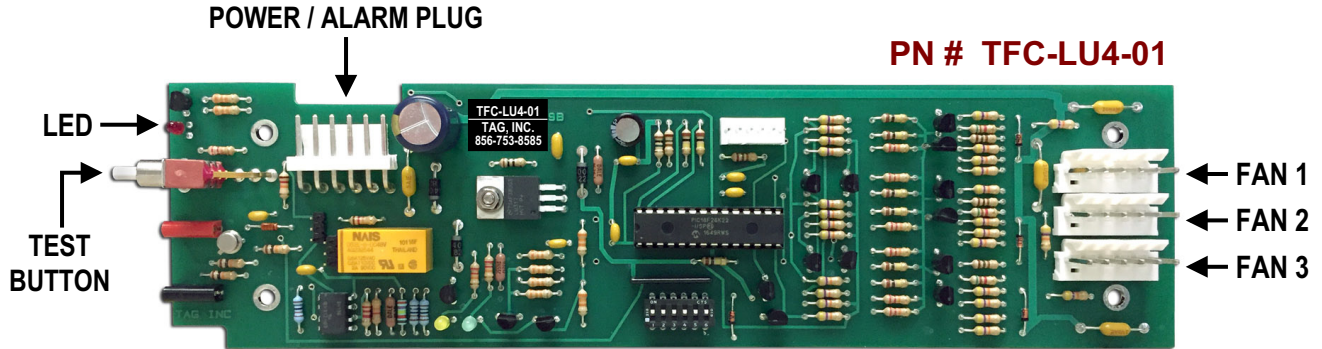

# TAG Alarm Control Board Replacement

***NEW Alarm Control Boards for  
Lucent 4A/4B, 4G/SLC2000 Fan Trays & 114A Control Units***

**PN # TFC-LU4-01**

- Plug in Existing Power Cable
- Plug in up to (3) Fans

**SLC 2000 CABINET**  
(114A CONTROL UNIT &  
4B FAN TRAYS  
ARE INSIDE OF THIS CABINET)

**USE IN FAN TRAY OR 114A HOUSING (CUSTOMER SUPPLIED)**

## Ordering Information:

**TFC-LU4-01**

**Alarm Control Board Replacement for Lucent 4A/4B,  
4G/SLC2000 Fan Trays & 114A Control Units**  
*(customer supplied fan trays / 114A housing)*

**Lumen/CLK MAT #**